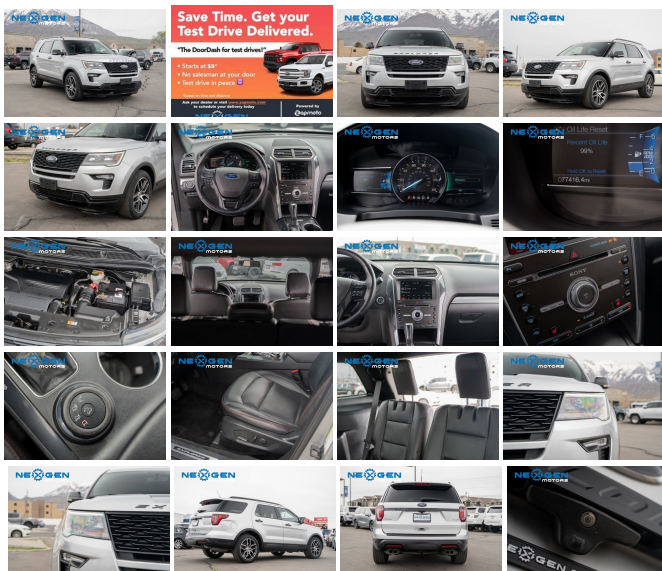

Our Location :

2018 Ford Explorer Sport

Nexgen Motors - 801-874-3747 - View this car on our website at nexgenmotorsutah.com/7081211/ebrochure

Installed Options

Interior

- 8-Way Driver Seat- 8-Way Passenger Seat
- 60-40 Folding Split-Bench Front Facing Manual Reclining Tumble Forward Leather Rear Seat w/Manual Fore/Aft
- Manual Tilt/Telescoping Steering Column
- Gauges -inc: Speedometer, Odometer, Engine Coolant Temp, Tachometer, Trip Odometer and Trip Computer
- Power Rear Windows and Fixed 3rd Row Windows
- Fixed 50-50 Split-Bench Vinyl 3rd Row Seat Front, Power Fold Into Floor and 2 Fixed Head Restraints
- Heated Leather Steering Wheel- Front Cupholder- Rear Cupholder- Compass
- Remote Keyless Entry w/Integrated Key Transmitter, Illuminated Entry, Illuminated Ignition Switch and Panic Button
- Keypad- Proximity Key For Doors And Push Button Start - Valet Function
- Remote Releases -Inc: Proximity Cargo Access
- Cruise Control w/Steering Wheel Controls- Rear HVAC w/Separate Controls
- HVAC -inc: Underseat Ducts, Auxiliary Rear Heater and Headliner/Pillar Ducts
- Voice Activated Dual Zone Front Automatic Air Conditioning
- Illuminated Locking Glove Box- Driver Foot Rest- Full Cloth Headliner
- Leather/Chrome Gear Shifter Material- Leatherette Door Trim Insert
- Perforated Leather Heated Bucket Seats -inc: red accent stitching, 10-way power driver's seat w/power lumbar and recline, 10-way power front passenger seat w/power lumbar and recline and 4-way manually adjustable driver and front passenger head restraints (2-way up/down when dual-headrest DVD entertainment system (50S) is ordered)
- Interior Trim -inc: Simulated Carbon Fiber/Metal-Look Instrument Panel Insert, Simulated Carbon Fiber/Metal-Look Door Panel Insert, Metal-Look Console Insert and Chrome/Metal-Look Interior Accents
- Driver And Passenger Visor Vanity Mirrors w/Driver And Passenger Illumination
- Day-Night Auto-Dimming Rearview Mirror
- Full Floor Console w/Covered Storage, Mini Overhead Console w/Storage and 4 12V DC Power Outlets
- Front And Rear Map Lights- Fade-To-Off Interior Lighting