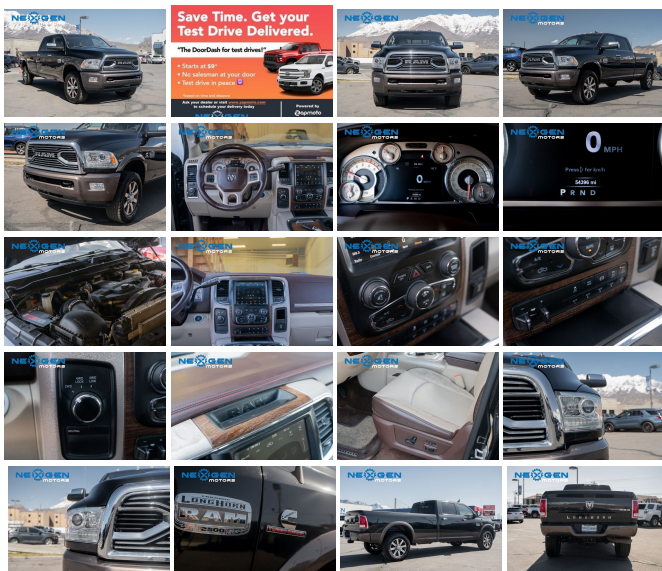

2018 Ram 2500 Longhorn

View this car on our website at nexgenmotorsutah.com/7081209/ebrochure

Our Price **\$49,500**

Specifications:

Year:	2018
VIN:	3C6UR5LL4JG192196
Make:	Ram
Stock:	B2196P
Model/Trim:	2500 Longhorn
Condition:	Pre-Owned
Body:	Pickup Truck
Exterior:	Brilliant Black Crystal Pearlcoat
Engine:	ENGINE: 6.7L I6 CUMMINS TURBO DIESEL
Interior:	Canyon Brown/Lt Beige Leather
Mileage:	54,365
Drivetrain:	4 Wheel Drive