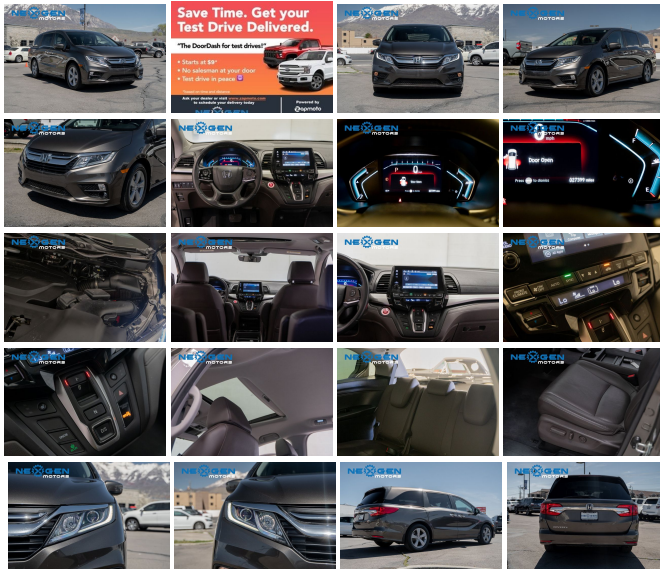

- 2019 Honda Odyssey 29,000 branded title
- EX-L PACKAGE
- LEATHER INTERIOR
- APPLE CARPLAY / ANDROID AUTO
- SUNROOF
- HEATED SEATS
- POWER SEATS
- POWER SLIDING DOORS
- AND MUCH MORE!
- SAVE THOUSANDS WITH NEXGEN MOTORS!