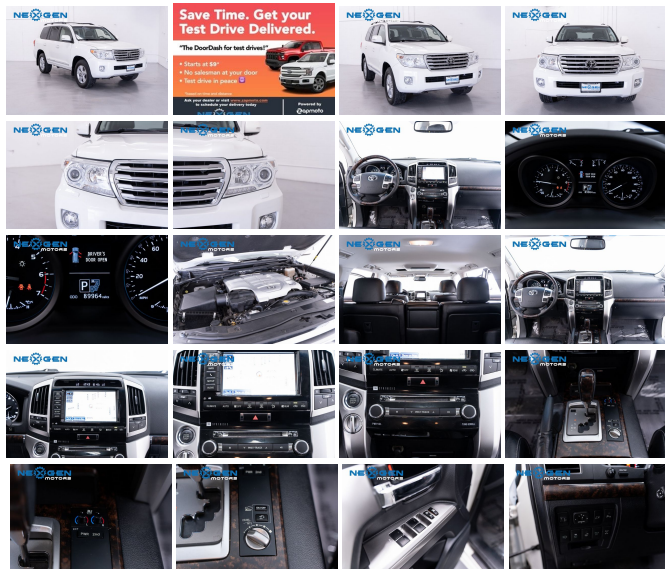

## 2014 Toyota Land Cruiser Base

View this car on our website at [nexgenmotorsutah.com/7081158/ebrochure](http://nexgenmotorsutah.com/7081158/ebrochure)

Our Price **\$40,000**

**Specifications:**

**Year:** 2014  
**VIN:** JTMHY7AJ7E4024498  
**Make:** Toyota  
**Stock:** 024498  
**Model/Trim:** Land Cruiser Base  
**Condition:** Pre-Owned  
**Body:** SUV  
**Exterior:** Blizzard Pearl  
**Engine:** Engine: 5.7L V8 DOHC 32V w/Dual VVT-i  
**Interior:** Black Leather  
**Mileage:** 89,969  
**Drivetrain:** 4 Wheel Drive  
**Economy:** City 13 / Highway 18

- 2014 Toyota Land Cruiser branded title
- 4WD
- NEWER TIRES
- LEATHER INTERIOR
- NAVIGATION
- HEATED AND COOLED SEATS
- POWER SEATS
- SUNROOF
- REAR DVD PLAYER
- 3RD ROW
- SAVE THOUSANDS WITH NEXGEN MOTORS!