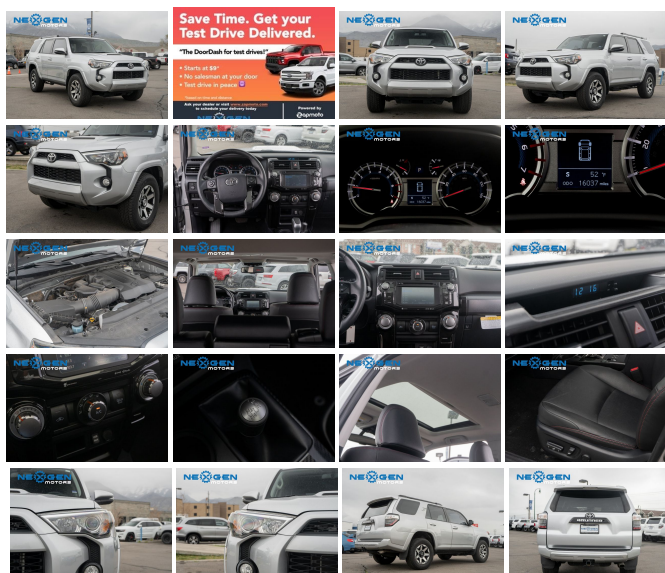

2019 Toyota 4Runner TRD Off Road Premium

View this car on our website at nexgenmotorsutah.com/7081136/ebrochure

Our Price **\$34,000**

Specifications:

Year:	2019
VIN:	JTEBU5JR5K5689641
Make:	Toyota
Stock:	B9641P
Model/Trim:	4Runner TRD Off Road Premium
Condition:	Pre-Owned
Body:	SUV
Exterior:	Classic Silver Metallic
Engine:	Engine: 4.0L V6 DOHC SMPI
Interior:	Graphite
Mileage:	16,032
Drivetrain:	4 Wheel Drive
Economy:	City 17 / Highway 20