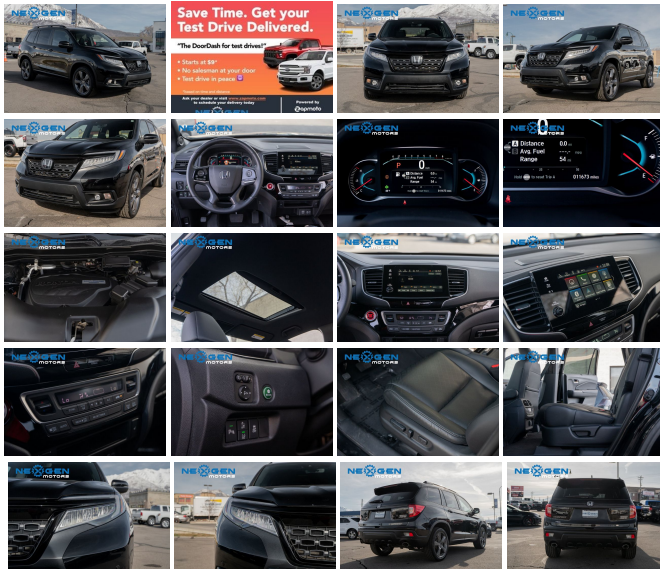

Year: 2019
VIN: 5FNYP8H96KB013908
Make: Honda
Stock: B3908M
Model/Trim: Passport Touring
Condition: Pre-Owned
Body: SUV
Exterior: Crystal Black Pearl
Engine: Engine: 3.5L V6 24-Valve SOHC i-VTEC
Interior: Black Leather
Mileage: 11,588
Drivetrain: All Wheel Drive
Economy: City 19 / Highway 24

- LOADED!
- TOURING PACKAGE!
- APPLE CARPLAY
- AWD
- NAVIGATION
- SUNROOF
- HEATED SEATS
- AND MUCH MORE!
- BRAND TITLE SAVE THOUSANDS WITH NEXGEN MOTORS!

- CALL 801-874-3747 TO TEST DRIVE TODAY!!

** Too busy? We use a third party service called Zapmoto (think DoorDash but for test drives) to bring the car to you. Starts at \$9 for time and distance (refunded if purchase is made). Call us to arrange your test drive!