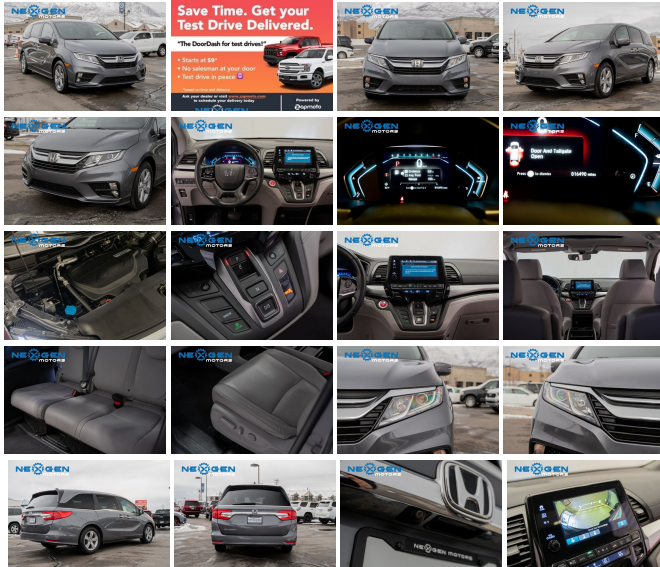

Year: 2019
VIN: 5FNRL6H7XKB123005
Make: Honda
Stock: B3005M
Model/Trim: Odyssey EX-L
Condition: Pre-Owned
Body: Minivan/Van
Exterior: Modern Steel Metallic
Engine: Engine: 3.5L V6 SOHC 24-Valve i-VTEC
Interior: Gray Leather
Mileage: 15,466
Drivetrain: Front Wheel Drive
Economy: City 19 / Highway 28

- 2019 Honda Odyssey EX-L branded title
- SUNROOF
- LEATHER INTERIOR
- APPLE CARPLAY AND ANDROID AUTO
- HEATED SEATS
- POWER SEATS
- POWER SLIDING DOOR
- REMOTE ENGINE START
- AND MUCH MORE!
- SAVE THOUSANDS WITH NEXGEN MOTORS!