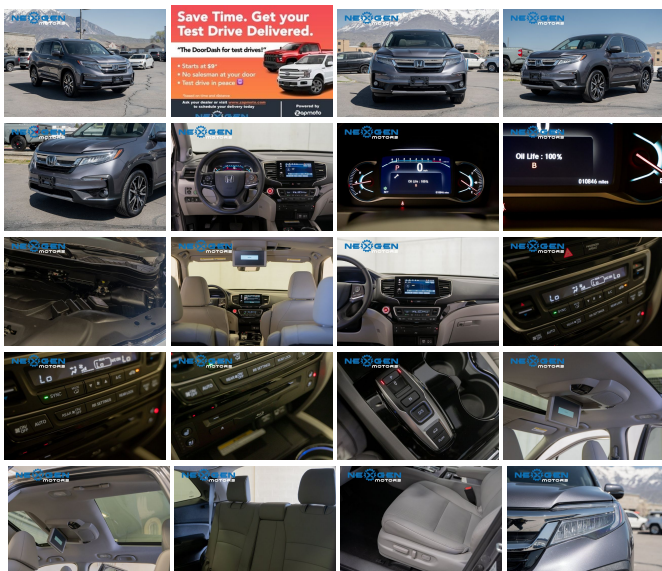

## Specifications:

<b>Year:</b>	2021
<b>VIN:</b>	5FN9F6H06MB058890
<b>Make:</b>	Honda
<b>Stock:</b>	B8890P
<b>Model/Trim:</b>	Pilot Elite
<b>Condition:</b>	Pre-Owned
<b>Body:</b>	SUV
<b>Exterior:</b>	Modern Steel Metallic
<b>Engine:</b>	Engine: 3.5L V6 24-Valve SOHC i-VTEC
<b>Interior:</b>	Gray Leather
<b>Mileage:</b>	10,831
<b>Drivetrain:</b>	All Wheel Drive
<b>Economy:</b>	City 19 / Highway 26

- Full Floor Console w/Covered Storage, Mini Overhead Console w/Storage, Conversation Mirror, 3 12V DC Power Outlets and 1 120V AC Power Outlet
- Front And Rear Map Lights- Fade-To-Off Interior Lighting
- Full Carpet Floor Covering -inc: Carpet Front And Rear Floor Mats- Carpet Floor Trim
- Cargo Area Concealed Storage- Trunk/Hatch Auto-Latch- Cargo Space Lights
- Door Mirrors- FOB Controls -inc: Cargo Access, Windows and Sunroof/Convertible Roof
- Honda Satellite-Linked Navigation System -inc: voice recognition and Honda HD Digital Traffic (Honda HD Digital Traffic service only available in the United States, except Alaska, Please see your Honda dealer for details.)
- Instrument Panel Bin, Interior Concealed Storage, Driver / Passenger And Rear Door Bins
- Power 1st Row Windows w/Driver And Passenger 1-Touch Up/Down
- Delayed Accessory Power- Power Door Locks w/Autolock Feature- Systems Monitor
- Trip Computer- Digital/Analog Appearance- Outside Temp Gauge
- Manual Adjustable Rear Head Restraints- 2 Seatback Storage Pockets- Perimeter Alarm
- Engine Immobilizer- Air Filtration- 3 12V DC Power Outlets
- 3 12V DC Power Outlets and 1 120V AC Power Outlet