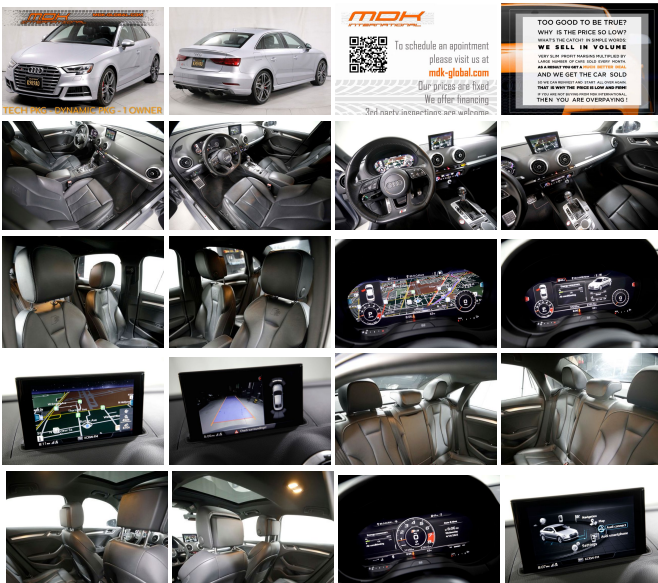

- \* Absolutely immaculate condition - 1 owner + 2 keys + books + new Michelin tires
- \* Tech pkg
- \* Dynamic pkg
- \* Nav
- \* Heated seats
- \* Laser guided cruise control
- \* Blind spot monitoring system
- \* Back up camera
- \* Digital cluster
- \* Clean title
- \* Carfax certified