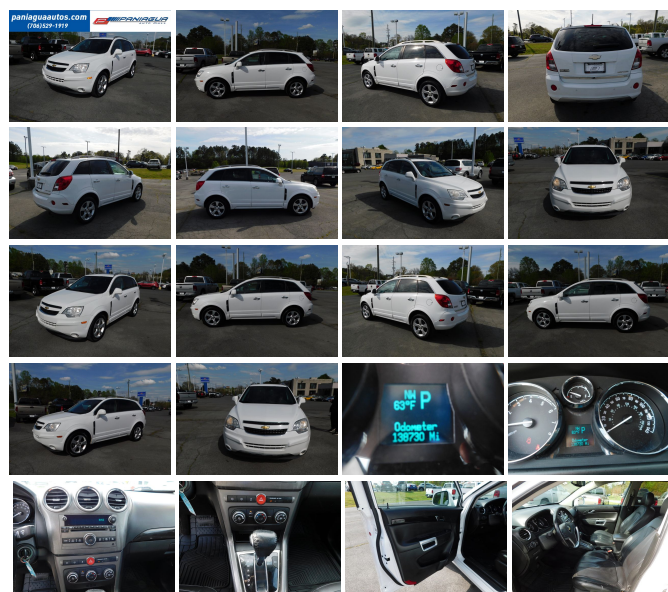

2014 Chevrolet Captiva Sport Fleet LTZ

View this car on our website at paniaguaautos.com/7080543/ebrochure

paniaguaautos.com
(706)529-1919

Our Price **\$5,995**

Specifications:

Year: 2014
VIN: 3GNAL4EK9ES514594
Make: Chevrolet
Stock: 8543
Model/Trim: Captiva Sport Fleet LTZ
Condition: Pre-Owned
Body: SUV
Exterior: White
Engine: ENGINE, 2.4L DOHC 4-CYLINDER SIDI (SPARK IGNITION DIRECT INJECTION)
Interior: Black Leather
Transmission: AUTOMATIC
Mileage: 138,730
Drivetrain: Front Wheel Drive
Economy: City 20 / Highway 28

2014 CHEVROLET CAPTIVA SPORT LTZ 2.4L 4 CYLINDER AUTOMATIC STOP BY TODAY AND CHECK OUT OUR MOST RECENT INVENTORY WE HAVE THE BEST SELECTION OF USED VEHICLES IN TOWN COME SEE US SOON

2014 Chevrolet Captiva Sport Fleet LTZ

Exterior

- Wipers, Rainsense- Wipers, front intermittent with washer- Door handles, chrome
- Fascias, front and rear body-color- Fog lamps, front- Glass, tinted
- Headlamps, halogen with automatic exterior lamp control
- Luggage rack side rails, roof-mounted

- Mirrors, outside heated power-adjustable and driver-side auto-dimming, body-color
- Sunroof, power, tilt-sliding- Tire, compact spare with jack and tool kit
- Tires, P235/55R18 all-season, blackwall
- Wheels, 4 - 18" x 7" (45.7 cm x 17.8 cm) chrome-clad aluminum
- Wiper, rear intermittent with washer