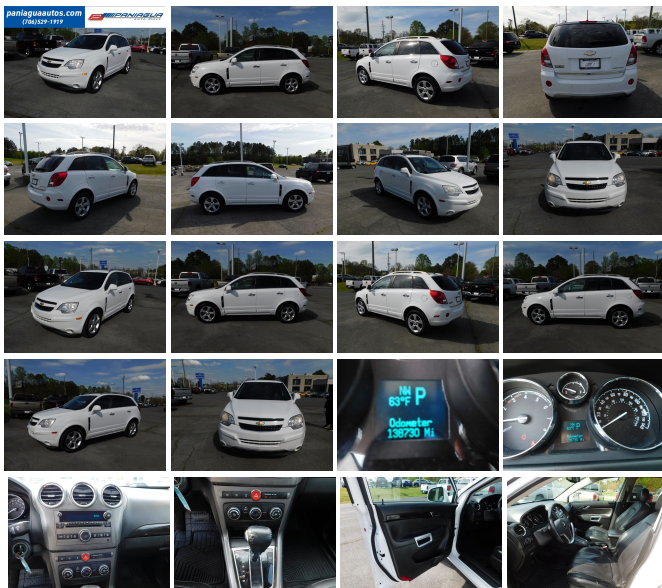

2014 Chevrolet Captiva Sport Fleet LTZ

View this car on our website at paniaguaautos.com/7080543/ebrochure

Our Price **\$5,995**

Specifications:

Year: 2014
VIN: 3GNAL4EK9ES514594
Make: Chevrolet
Stock: 8543
Model/Trim: Captiva Sport Fleet LTZ
Condition: Pre-Owned
Body: SUV
Exterior: White
Engine: ENGINE, 2.4L DOHC 4-CYLINDER SIDI (SPARK IGNITION DIRECT INJECTION)
Interior: Black Leather
Transmission: AUTOMATIC
Mileage: 138,730
Drivetrain: Front Wheel Drive
Economy: City 20 / Highway 28

2014 CHEVROLET CAPTIVA SPORT LTZ 2.4L 4 CYLINDER AUTOMATIC STOP BY TODAY AND CHECK OUT OUR MOST RECENT INVENTORY WE HAVE THE BEST SELECTION OF USED VEHICLES IN TOWN COME SEE US SOON

2014 Chevrolet Captiva Sport Fleet LTZ

Exterior

- Wipers, Rainsense- Wipers, front intermittent with washer- Door handles, chrome
- Fascias, front and rear body-color- Fog lamps, front- Glass, tinted
- Headlamps, halogen with automatic exterior lamp control
- Luggage rack side rails, roof-mounted

- Mirrors, outside heated power-adjustable and driver-side auto-dimming, body-color
- Sunroof, power, tilt-sliding- Tire, compact spare with jack and tool kit
- Tires, P235/55R18 all-season, blackwall
- Wheels, 4 - 18" x 7" (45.7 cm x 17.8 cm) chrome-clad aluminum
- Wiper, rear intermittent with washer