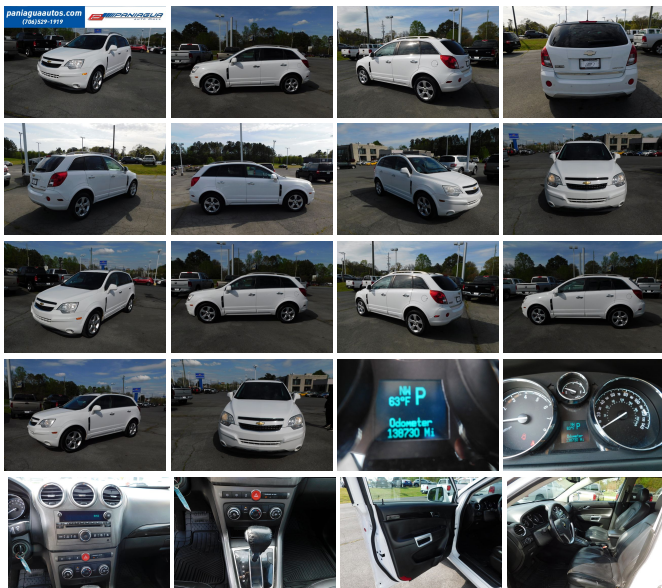

# 2014 Chevrolet Captiva Sport Fleet LTZ

View this car on our website at [paniaguaautos.com/7080543/ebrochure](http://paniaguaautos.com/7080543/ebrochure)

Our Price **\$8,995**

## Specifications:

<b>Year:</b>	2014
<b>VIN:</b>	3GNAL4EK9ES514594
<b>Make:</b>	Chevrolet
<b>Stock:</b>	8543
<b>Model/Trim:</b>	Captiva Sport Fleet LTZ
<b>Condition:</b>	Pre-Owned
<b>Body:</b>	SUV
<b>Exterior:</b>	White
<b>Engine:</b>	ENGINE, 2.4L DOHC 4-CYLINDER SIDI (SPARK IGNITION DIRECT INJECTION)
<b>Interior:</b>	Black Leather
<b>Transmission:</b>	AUTOMATIC
<b>Mileage:</b>	138,730
<b>Drivetrain:</b>	Front Wheel Drive
<b>Economy:</b>	City 20 / Highway 28

2014 CHEVROLET CAPTIVA SPORT LTZ 2.4L 4 CYLINDER AUTOMATIC STOP BY TODAY AND CHECK OUT OUR MOST RECENT INVENTORY WE HAVE THE BEST SELECTION OF USED VEHICLES IN TOWN COME SEE US SOON

2014 Chevrolet Captiva Sport Fleet LTZ

- Sunroof, power, tilt-sliding- Tire, compact spare with jack and tool kit
- Tires, P235/55R18 all-season, blackwall
- Wheels, 4 - 18" x 7" (45.7 cm x 17.8 cm) chrome-clad aluminum
- Wiper, rear intermittent with washer- Wipers, Rainsense
- Wipers, front intermittent with washer