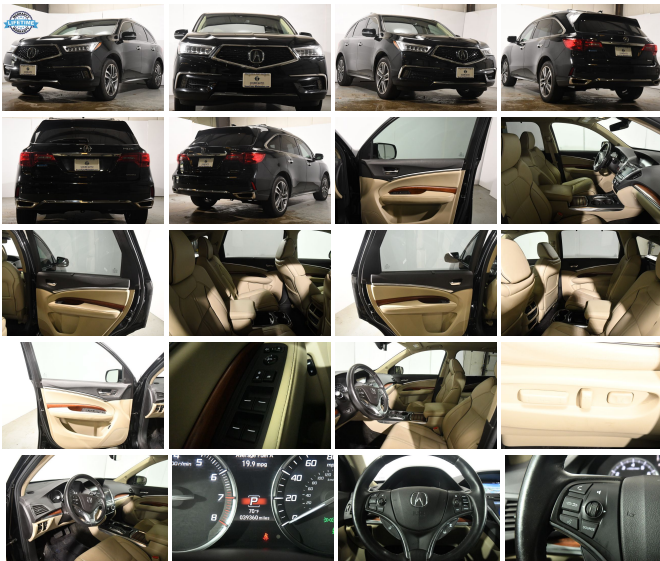

### Specifications:

<b>Year:</b>	2017
<b>VIN:</b>	5FRYD4H8XHB023192
<b>Make:</b>	Acura
<b>Stock:</b>	4981
<b>Model/Trim:</b>	MDX w/Advance Pkg Free Lifetime Warranty
<b>Condition:</b>	Pre-Owned
<b>Body:</b>	SUV
<b>Exterior:</b>	Crystal Black Pearl
<b>Engine:</b>	Engine: 3.5L 24V SOHC i-VTEC V6 -inc: Idle Stop
<b>Interior:</b>	Graystone Leather
<b>Mileage:</b>	39,891
<b>Drivetrain:</b>	All Wheel Drive
<b>Economy:</b>	City 19 / Highway 26