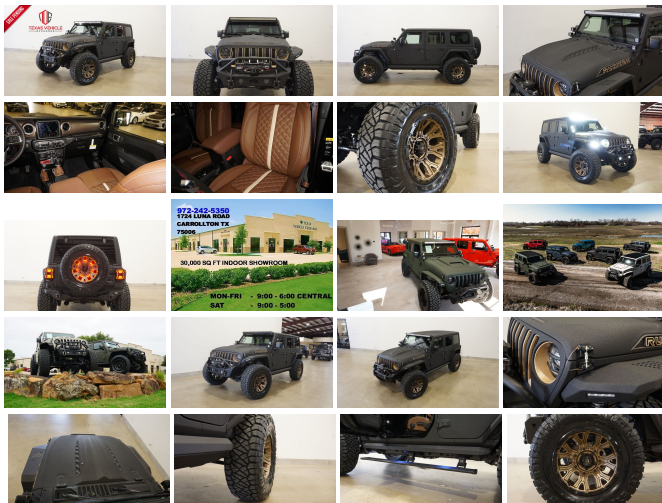

2022 Jeep Wrangler Unlimited Rubicon 4X4 DUPONT KEVLAR,LIFTED,LED'S

View this car on our website at tveauto.com/7079811/ebrochure

Our Price **\$90,900**

Specifications:

Year:	2022
VIN:	1C4HJXFG0NW100701
Make:	Jeep
Stock:	100701
Model/Trim:	Wrangler Unlimited Rubicon 4X4 DUPONT KEVLAR,LIFTED,LED'S
Condition:	Pre-Owned
Body:	SUV
Exterior:	Black
Engine:	ENGINE: 3.6L V6 24V VVT ETORQUE UPG I
Interior:	Brown Leather
Transmission:	TRANSMISSION: 8-SPEED AUTOMATIC (850RE)
Mileage:	31
Drivetrain:	4 Wheel Drive
Economy:	City 17 / Highway 23

NATION WIDE FINANCING

SUBMIT CREDIT APP [WWW.TVEAUTO.COM](https://www.tveauto.com)

OR CALL 972-242-5350

"RAPTOR BLACK EDITION"

CUSTOM BUILT **KEVLAR** 2022 JEEP
WRANGLER JL UNLIMITED RUBICON 4X4
WITH 25R PACKAGE

UPGRADES INCLUDE:

- * RAPTOR BLACK KEVLAR COATING WITH KING RANCH BROWN ACCENTS
- * CUSTOM ALEA BROWN LEATHER WITH TAN STITCHING
- * FACTORY REMOTE START
- * REMOTE PROXIMITY KEYLESS ENTRY
- * COLD WEATHER GROUP
- * SAFETY GROUP
- * FACTORY 8.4 INCH TOUCH SCREEN NAVIGATION WITH HD AM/FM/SIRIUS STEREO & ALPINE PREMIUM AUDIO SYSTEM
- * FACTORY BACK-UP CAMERA
- * FAB FOURS STUBBY FRONT BUMPER WITH LED FOGLIGHTS
- * FRONT D-RINGS & ISOLATORS (KING RANCH BROWN)
- * SMITTYBILT NEW GEN II "X20" 10,000 LB WATERPROOF AND WIRELESS CONTROL WINCH WITH SYNTHETIC ROPE
- * FACTOR 55 PROLINK (BLACK)
- * FACTORY MESH GRILLE PAINTED (KING RANCH BROWN)
- * FACTORY LED HEADLIGHTS
- * RUGGED RIDGE BLACK HEADLIGHT GUARDS
- * CUSTOM JL HEAT EXPULSION HOOD
- * DRAKE OFF ROAD HOOD LATCHES
- * OVERTREAD JL FENDER FLARES
- * DV8 OFF ROAD FRONT & REAR INNER FENDERS
- * RUBICON EXPRESS 2.5" LIFT KIT WITH TERAFLX FALCON SHOCKS
- * TERAFLX FALCON STABILIZER KIT
- * VOSWITCH 6 CHANNEL CUSTOM