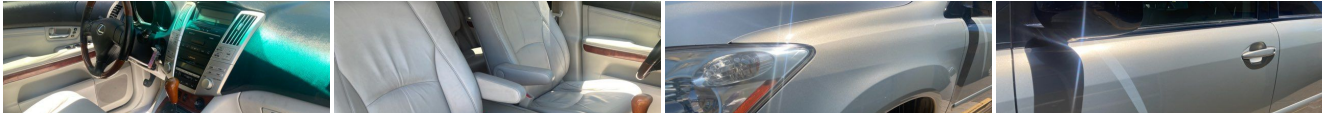

Specifications:

Year:	2004
VIN:	JTJHA31U740014483
Make:	Lexus
Stock:	S10203
Model/Trim:	RX 330 330
Condition:	Pre-Owned
Body:	SUV
Exterior:	Millennium Silver Metallic
Engine:	3.3L DOHC MPI 24-valve V6 engine-inc: continuously variable valve timing w/intelligence (VVT-i)
Interior:	Light Gray
Mileage:	155,755
Drivetrain:	All Wheel Drive
Economy:	City 18 / Highway 24

Vehicle Description

Branded Salvage Title!

All prices are cash advertised and includes our $395

Delivery & Handling Charge

**All vehicles come with Limited
1 month or 1000 miles powertrain
plus warranty**

Call or Text a Sales Associate at: 303-806-9411

email: sales@myaaauto.com

**We offer financing for all credit types and scores, specializing in 1st
time buyers and 2nd chance financing. All Credit OK. First time
buyers welcome**

CUDC. CUDL. USAA Certified Dealer

www.myaaauto.com