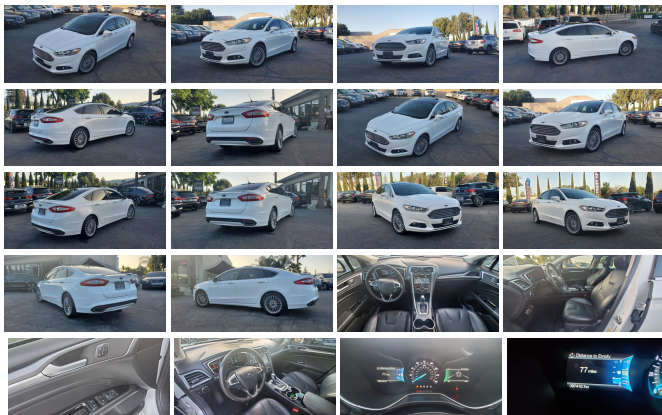

2016 Ford Fusion Titanium

Prestige Sales Department 408-379-2277

View this car on our website at prestigepre-owned.com/7079435/ebrochure

Our Price **$15,997**

Specifications:

Year:	2016
VIN:	3FA6P0K94GR150677
Make:	Ford
Model/Trim:	Fusion Titanium
Condition:	Pre-Owned
Body:	Sedan
Exterior:	Oxford White
Engine:	ENGINE: 2.0L ECOBOOST
Interior:	Charcoal Black Leather
Transmission:	TRANSMISSION: 6 SPEED AUTOMATIC W/PADDLE SHIFTERS
Mileage:	87,410
Drivetrain:	Front Wheel Drive
Economy:	City 22 / Highway 33

2016 FORD FUSION TITANIUM--2.0L ECOBOOST GTDI I4 ENGINE
w/ PADDLE SHIFTERS---(**WITH **87K MILES**)----WELL TAKEN
CARE OF---3 OWNER CARFAX HISTORY RECORD/(CLEAN TITLE)--
-INCREDIBLE FORD RELIABILITY---SAFETY INSPECTION JUST
DONE--VERY WELL MATINTIEND---COME BY AND LAY YOUR
EYES ON THIS BEAUTY---

6-SPEED AUTOMATIC w/ PADDLE SHIFTES

FRONT POWER HEATED LEATHER SEATS

AM/FM/CD PLAYER/MP3/AUX/SIRIUS SATELLITE/BLUETOOTH
PREMIUM SOUND SYSTEM

POWER GLASS MOON-ROOF

KEY-LESS ENTRY

ACTIVE PARK ASSIST w/ FORWARD SENSING SYSTEM

PUSH BUTTON START

STEERING WHEEL CONTROLS

POWER DOOR LOCKS

HEATED MIRRORS

TRACTION CONTROL

DUAL ZONE CLIMATE CONTROL----AND MUCH MUCH MORE