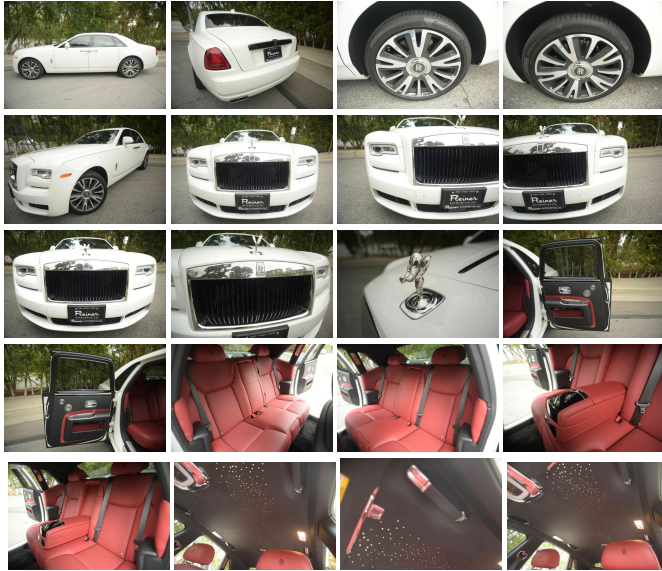

autofitnesssales.com
(818) 648-5223
3443 W. 43rd Street
Los Angeles, California
90008

Auto
Fitness

2019 Rolls-Royce Ghost As New Condition, Only 3300 miles!

Jim Marks (818) 648-5223

View this car on our website at autofitnesssales.com/7079415/ebrochure

Our Price **\$319,000**

Specifications:

Year: 2019
VIN: SCA664S59KUX54767
Make: Rolls-Royce
Model/Trim: Ghost As New Condition, Only 3300 miles!
Condition: Pre-Owned
Body: Sedan
Exterior: English White
Engine: Engine: Twin Turbo 6.6L V12 DOHC -inc: variable valve control and direct fuel injection
Interior: Hotspur Red Leather
Mileage: 3,319
Drivetrain: Rear Wheel Drive
Economy: City 12 / Highway 18

2019 Rolls Royce Ghost

As new condition! Only 3319 miles!

This Ghost is fully loaded with many desirable options, including the signature package, 21" polished forged 10 spoke wheels, and the Bespoke interior. This Ghost had a new MSRP of close to \$375,000 dollars.

This Rolls is stunning with the English White exterior and the contrasting Hotspur Red interior. With only 3300 miles, as new condition aptly describes this magnificent automobile.

We can also assist with any of your shipping requirements. Please contact Jim at: 818-648-5223 with any questions you might have.