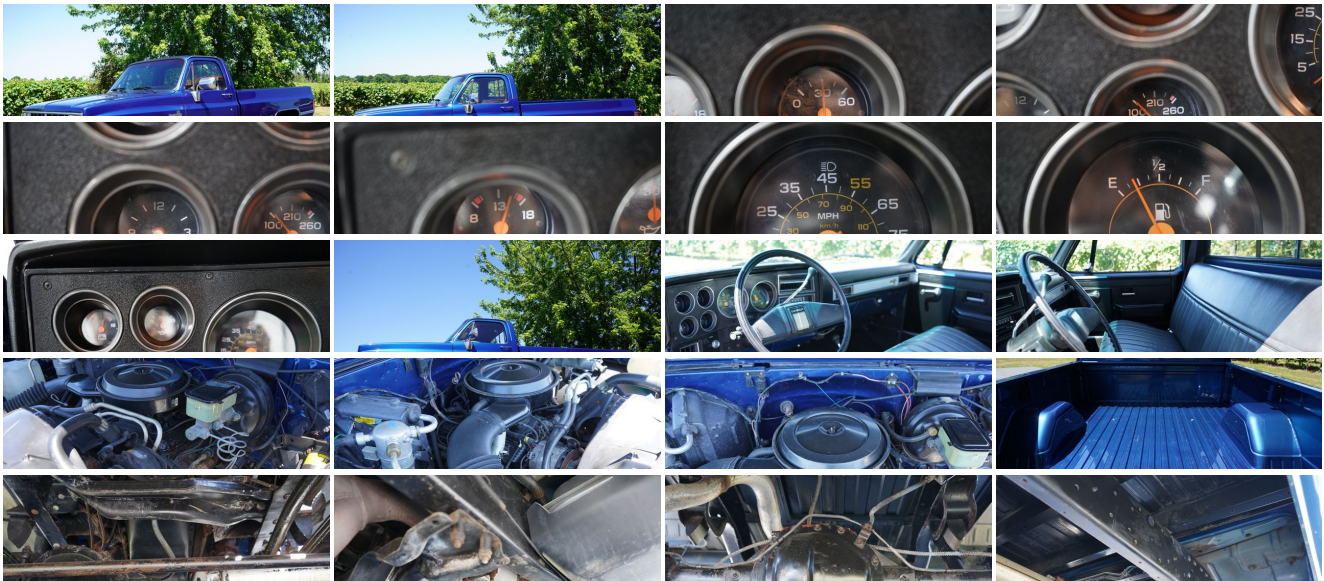

Specifications:

| | |
|----------------------|---------------------|
| Year: | 1987 |
| VIN: | 1GCEV24KXHF343647 |
| Make: | Chevrolet |
| Stock: | C3045 |
| Model/Trim: | V20 Silverado |
| Condition: | Pre-Owned |
| Body: | Pickup Truck |
| Exterior: | Blue |
| Engine: | 5.7L 350 V8 |
| Interior: | Black |
| Transmission: | Automatic Turbo 400 |
| Mileage: | 8,639 |
| Drivetrain: | 4 Wheel Drive |

Vehicle Description

1987 Chevrolet Silverado V20

Square body pickups are HOT right now, and you're not going to find another one like this. Since 1987 there have been only two owners, although the most recent owner has had the vehicle since 1988. Included in the sale is the original registration sticker from 1987 and the owner's manual.

1987 is the first year for the fuel injection system.

In 2011 the pickup was repainted properly in beautiful early 2000s Viper Blue. The firewall, the dash, the door jams and inside the bed were all painted at that time. The truck was converted from dual fuel tanks to a single on the driver's side. The bed is clean. All factory A/C components are present, although the compressor needs replaced.

Come in today and Drive Something Cool!

Installed Options

Exterior

- Glossy Paint- Excellent Trim- Detailed Ext and Int

Mechanical

- Gasoline Fuel

NFI Empire

NFI Empire