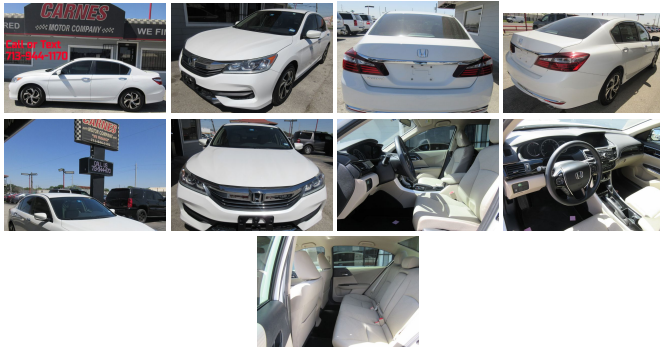

## 2016 Honda Accord LX

View this car on our website at [carnesmotorcompanyinventory.com/7078981/ebrochure](http://carnesmotorcompanyinventory.com/7078981/ebrochure)

Website Price **\$0**

### Specifications:

<b>Year:</b>	2016
<b>VIN:</b>	1HGCR2F39GA193934
<b>Make:</b>	Honda
<b>Model/Trim:</b>	Accord LX
<b>Condition:</b>	Pre-Owned
<b>Body:</b>	Sedan
<b>Exterior:</b>	White Orchid Pearl
<b>Engine:</b>	Engine: 2.4L 16-Valve DOHC i-VTEC I-4
<b>Interior:</b>	Tan
<b>Mileage:</b>	11,493
<b>Drivetrain:</b>	Front Wheel Drive
<b>Economy:</b>	City 27 / Highway 37