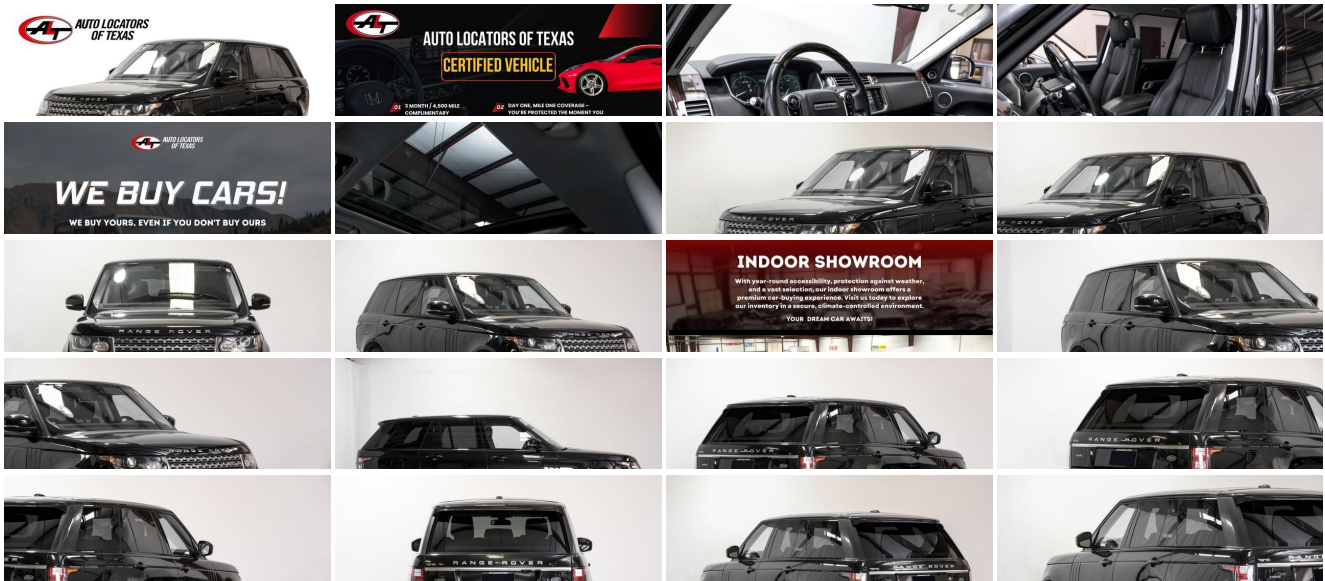

2015 Land Rover Range Rover HSE

Our Price \$21,273

View this vehicle on our website at consignmyvehicle.com

972-612-3100

4460 Tradition Trail , Plano, TX 75093

- Photos
- Details
- Contact

Specifications:

Year:	2015
VIN:	SALGS2VF3FA216647
Make:	Land Rover
Stock:	3797
Model/Trim:	Range Rover HSE
Condition:	Pre-Owned
Body:	SUV
Exterior:	Santorini Black Metallic
Engine:	Engine: 3.0L V6 Supercharged -inc: dual independent variable cam timing and stop/start
Interior:	Ebony/Ebony/Ebony/Ebony Leather
Mileage:	87,159
Drivetrain:	4 Wheel Drive
Economy:	City 17 / Highway 23