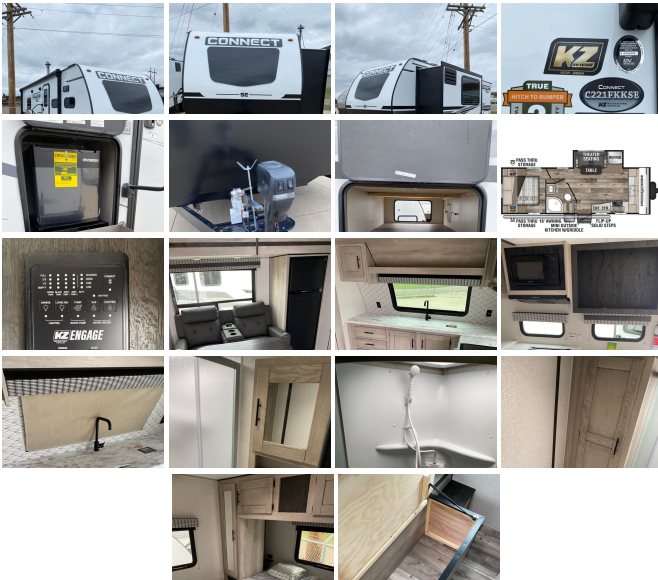

## Specifications:

<b>Year:</b>	2022
<b>VIN:</b>	0778
<b>Make:</b>	KZ
<b>Stock:</b>	6096
<b>Model/Trim:</b>	CONNECT 221 FKKSE Front kitchen Travel trailer
<b>Condition:</b>	New
<b>Type:</b>	Travel Trailer
<b>Exterior:</b>	White

Drop-in cooktop w/oven & glass cover

Handcrafted solid maple cabinetry  
Mortise & tenon cabinet doors  
Multi-media sound bar stereo w/Bluetooth, HDMI & USB charge  
Lamilux exterior fiberglass w/UVA & UVB resistant gelcoat  
Aerodynamic front profile  
Tufflex Roof w/20-year warranty

2022 KZ CONNECT 221 FKKSE Front kitchen Travel trailer  
Riverwood RV - - View this car on our website at [riverwoodrvs.com/7078698/ebrochure](http://riverwoodrvs.com/7078698/ebrochure)

### Our Location :

2022 KZ CONNECT 221 FKKSE Front kitchen Travel trailer  
Riverwood RV - - View this car on our website at [riverwoodrvs.com/7078698/ebrochure](http://riverwoodrvs.com/7078698/ebrochure)