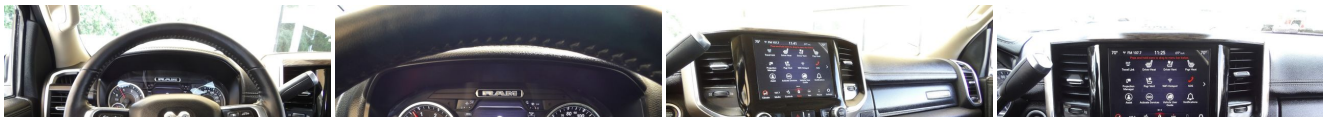

Contact

Specifications:

Year:	2019
VIN:	3C6UR5FL3KG625021
Make:	Ram
Stock:	CG2284
Model/Trim:	2500 Laramie
Condition:	Pre-Owned
Body:	Pickup Truck
Exterior:	Bright White Clearcoat
Engine:	ENGINE: 6.7L I6 CUMMINS TURBO DIESEL
Interior:	Black Leather
Mileage:	101,743
Drivetrain:	4 Wheel Drive