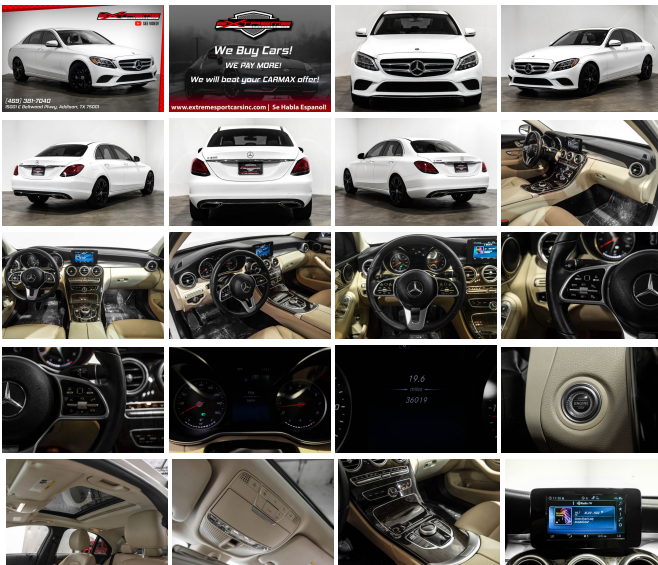

2019 Mercedes-Benz C 300 C 300

View this car on our website at extremesportscars.com/7077066/ebrochure

Our Price **$30,590**

Retail Value **$34,990**

Specifications:

Year: 2019
VIN: 55SWF8DB1KU295146
Make: Mercedes-Benz
Stock: 295146
Model/Trim: C 300 C 300
Condition: Pre-Owned
Body: Sedan
Exterior: Selenite Grey Metallic
Engine: Engine: 2.0L Turbo I4 -inc: ECO start/stop technology
Mileage: 37,113
Drivetrain: Rear Wheel Drive
Economy: City 23 / Highway 34

2019 Mercedes-Benz C 300

Polar White Exterior

Beige Leather Interior

36,019 Miles

18" Twin 5 Spoke Wheels inc: Tires: 225/45R18 Fr & 245/40R18 Rr $500

Heated Front Seats $580

Pre-Installation For SD Card Navigation inc: Live Traffic $200

Blind Spot Assist $550

Wheel Locking Bolts $150

Push to Start

Sunroof

Heated Seats

Steering Wheel Controls

Bluetooth Technology

Hands-Free Communication

Dual Climate Control

Satellite Radio