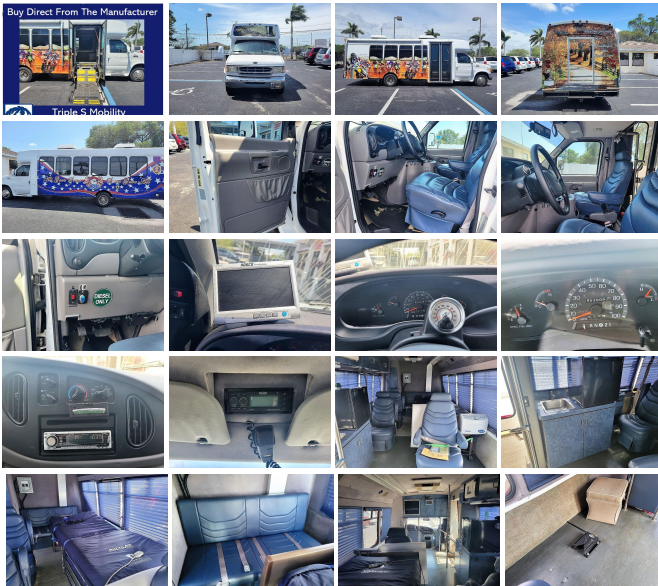

View this car on our website at triplesmobility.com/7076897/ebrochure

Buy Direct From The Manufacturer

Triple S Mobility
Simple, Safe & Strong Wheelchair Vans

Our Price $0

Specifications:

Year:	2001
VIN:	1FDXE45F11HA25525
Make:	Ford E450 Econoline Diesel Shuttle Bus
Stock:	A25525
Model/Trim:	Wheelchair Van Handicap Ramp Van
Condition:	Pre-Owned
Exterior:	White
Engine:	7.3L (444) TURBO DIESEL V8 ENGINE
Interior:	Blue
Mileage:	53,700
Drivetrain:	Rear Wheel Drive

Vehicle Description: 7.3 L V8 engine, automatic transmission, TV/VCR/DVD with remote, driver and passenger captain's chairs, 2 captain's chairs in rear, electric folding couch, storage cabinets, smooth rubber floor, day/night window shades, roof top air-conditioning, microwave, sink, refrigerator, 7500 watt quiet diesel generator, interior 110v electrical outlets, CB radio, backup camera, dual batteries, 14 foot awning, rear storage closet, vehicle length 28 feet, driver airbags, power steering, power brakes, turbocharged, diesel fuel, solar tinted glass.

Accessibility Modifications: Braun UVL Instep fully automatic side entry wheelchair lift, power door opener, raised odyssey turtle top, raised doors, electric wheelchair lockdown, electric hospital bed and mattress, electric/battery overhead patient lift, roll in / roll out captain's chair in rear, seating for 6 occupants and 1 wheelchair.