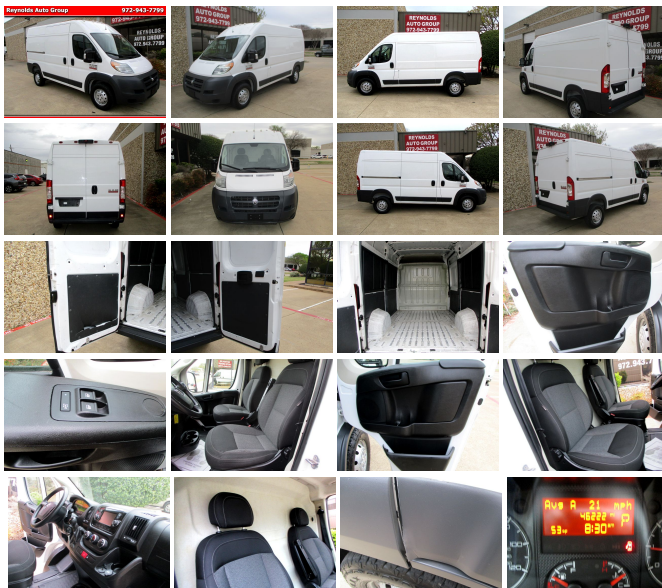

# 2018 Ram ProMaster Cargo Van 1500 High Roof 136" WB

View this car on our website at [reynoldsautotx.com/7076624/ebrochure](http://reynoldsautotx.com/7076624/ebrochure)

Our Price **\$34,989**

## Specifications:

<b>Year:</b>	2018
<b>VIN:</b>	3C6TRVBG0JE139796
<b>Make:</b>	Ram
<b>Stock:</b>	139796
<b>Model/Trim:</b>	ProMaster Cargo Van 1500 High Roof 136" WB
<b>Condition:</b>	Pre-Owned
<b>Body:</b>	Minivan/Van
<b>Exterior:</b>	White
<b>Engine:</b>	ENGINE: 3.6L V6 24V VVT
<b>Interior:</b>	Black Cloth
<b>Mileage:</b>	46,154
<b>Drivetrain:</b>	Front Wheel Drive

Just arrived. This 2018 Pro Master Van is in very good condition, and it has a clean car fax history. It is a rental return so it has been service on a regular basis. It has a very good set of tires on it all the way around. All of the power options work like they were designed to. It has tilt wheel, cruise control, power window and door locks and a back up camera. If your interested we have financing available for this van as well. It is getting very hard to find financing for commercial vehicles these days with we can get it done. Should you have any questions or would like to make an appointment please give Rocky Reynolds a call or text to 214-542-7794 and he will help you in any way he can. We are a family owned and operated business in Texas since 1959. There's a reason for us being in business this long. Come visit us and you will see why.

2018 Ram ProMaster Cargo Van 1500 High Roof 136" WB

Reynolds Auto Group - 972-943-7799 - View this car on our website at [reynoldsautotx.com/7076624/ebrochure](http://reynoldsautotx.com/7076624/ebrochure)