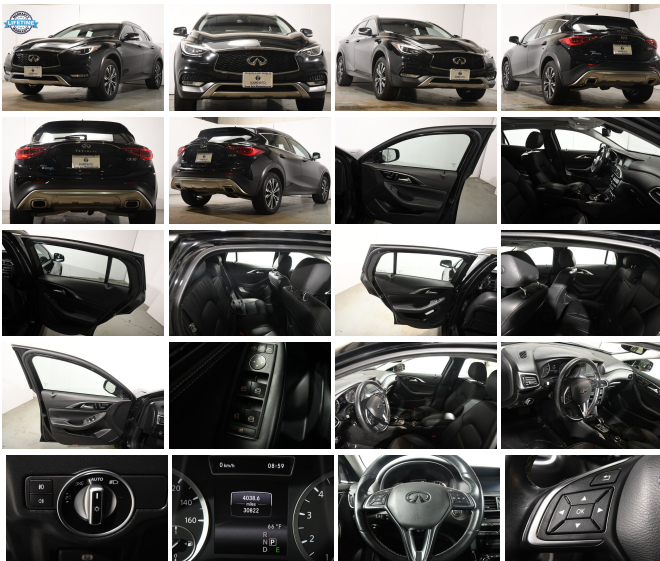

2018 INFINITI QX30 Premium Free Lifetime Warranty
Sound Auto Wholesalers - - View this car on our website at soundautowholesalers.com/7075843/ebrochure