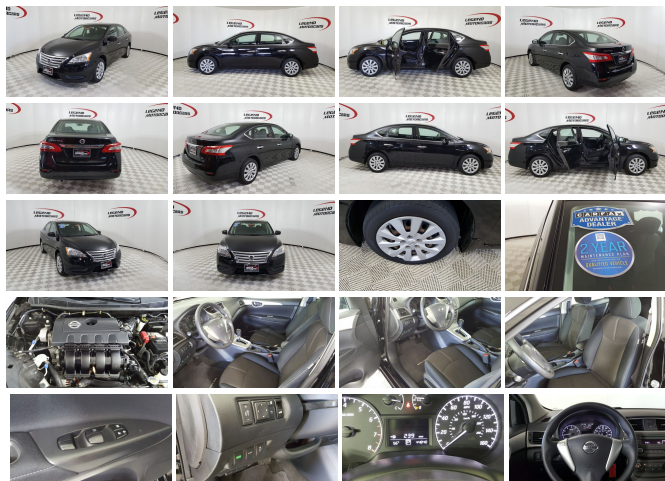

2014 Nissan Sentra S

View this car on our website at legendmotorcars.com/7075130/ebrochure

Specifications:

Year:	2014
VIN:	3N1AB7AP9EL680612
Make:	Nissan
Stock:	17811
Model/Trim:	Sentra S
Condition:	Pre-Owned
Body:	Sedan
Exterior:	Super Black
Engine:	1.8L
Interior:	Charcoal Cloth
Mileage:	44,840
Drivetrain:	Front Wheel Drive
Economy:	City 30 / Highway 39

Take a look at this Clean, Low Mileage and Economical 2014 Nissan Sentra. This Sentra is powered by a fuel efficient 1.8 liter dual overhead cam 16 valve I4 engine mated with a smooth shifting automatic transmission. It is equipped with power windows and locks, tilt/telescoping wheel, cruise, power mirrors, front/side airbags, safety curtain, anti-lock brakes, traction control, remote keyless entry, AM/FM CD with aux audio jack and 16" wheels.