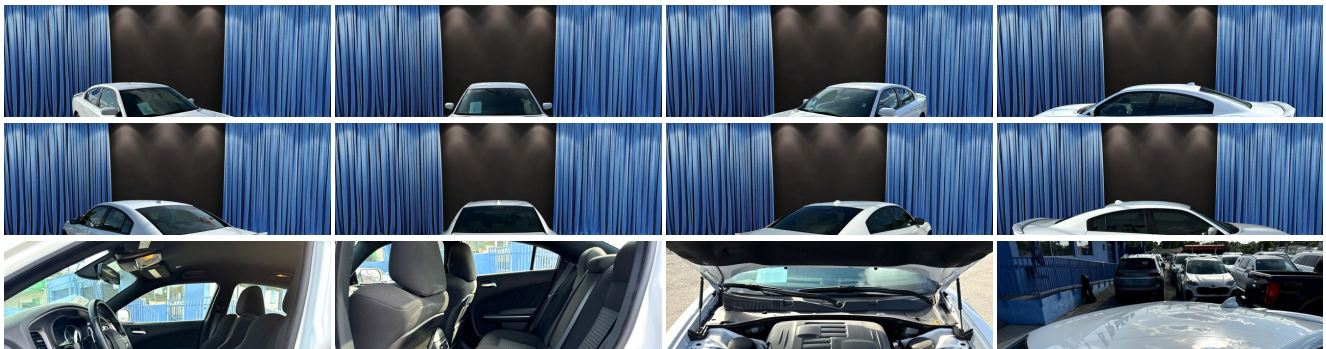

2021 Dodge Charger GT

Alejandro Valdes 3057838676

Our Price $27,800

View this vehicle on our website at oceanautosales.com

3057838676

6700 S.W. 24th Street (Coral Way) , Miami, FL 33155

- Photos
- Details
- Contact