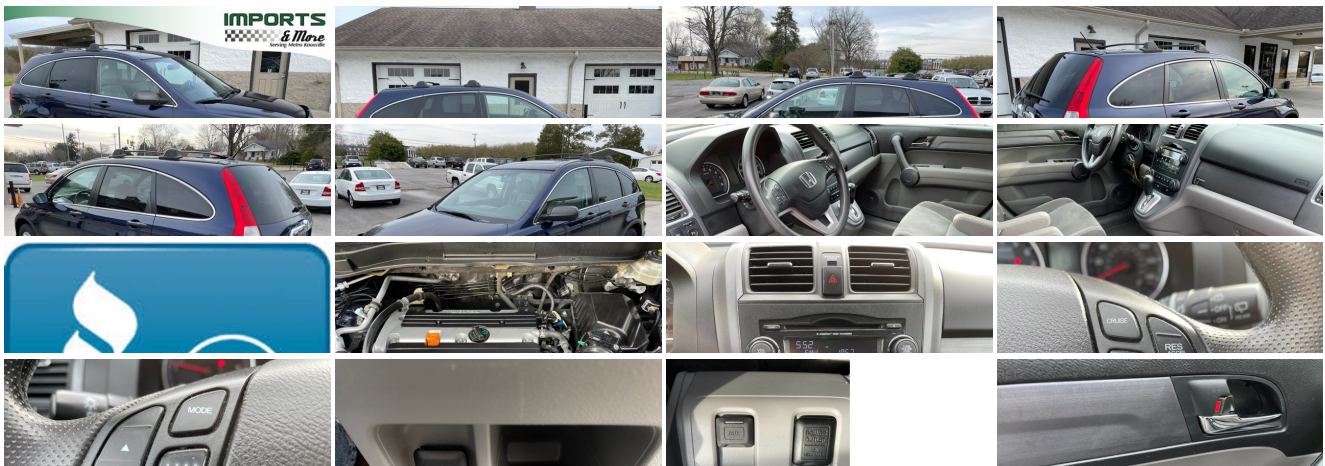

2008 Honda CR-V EX 4WD

Our Price \$12,450

View this vehicle on our website at importsandmore.net

(865) 988-4133

10504 Highway 11 E, Lenoir City, TN 37772

- Photos
- Details
- Contact

Specifications:

Year:	2008
VIN:	5J6RE48598L040632
Make:	Honda
Model/Trim:	CR-V EX 4WD
Condition:	Pre-Owned
Body:	SUV
Exterior:	Royal Blue Pearl
Engine:	2.4L DOHC MPFI 16-valve i-VTEC I4 engine
Interior:	Gray Cloth
Transmission:	Automatic
Mileage:	121,970
Drivetrain:	4 Wheel Drive
Economy:	City 20 / Highway 26

Vehicle Description

SUPER CLEAN, Very Well-Equipped SUV! Excellent Tires, 121000-mile CRV EX 4wd under \$12500 with No Dealer Doc Fees, 4-Wheel Drive, Auto, AC, all power, cruise, power sunroof, Nice interior, Factory CD/Aux stereo! Excellent Brakes and NICE Tires, Loaded, Super Clean Vehicle at this price point! CARFAX/AUTOCHECK Certified! ASE inspection and road test, Don't miss this one! Serving you since 1998, A+ member of Better Business Bureau!

Exterior

- 17" alloy wheels- Daytime running lights- Chrome accent grille
- Chrome rear license trim- Chrome window trim- Compact spare tire & wheel
- Folding pwr mirrors- Full-length taillights- Heat-rejecting green-tinted glass
- Multi-reflector halogen headlamps- One-touch pwr moonroof w/tilt feature
- P225/65TR17 all-season tires- Rear intermittent wiper w/washer- Rear privacy glass
- Variable intermittent windshield wipers