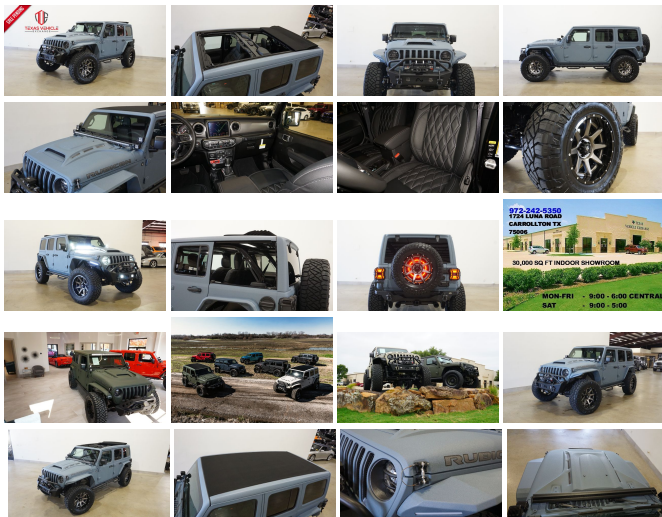

2022 Jeep Wrangler Unlimited Rubicon 4X4 SKY TOP,DUPONT KEVLAR,LIFT,LED'S

View this car on our website at tveauto.com/7074356/ebrochure

Our Price **\$91,900**

Specifications:

Year:	2022
VIN:	1C4HJXFG6NW100699
Make:	Jeep
Stock:	100699
Model/Trim:	Wrangler Unlimited Rubicon 4X4 SKY TOP,DUPONT KEVLAR,LIFT,LED'S
Condition:	Pre-Owned
Body:	SUV
Exterior:	Blue
Engine:	ENGINE: 3.6L V6 24V VVT ETORQUE UPG I
Interior:	Black Leather
Transmission:	TRANSMISSION: 8-SPEED AUTOMATIC (850RE)
Mileage:	29
Drivetrain:	4 Wheel Drive
Economy:	City 17 / Highway 23

NATION WIDE FINANCING

SUBMIT CREDIT APP [WWW.TVEAUTO.COM](https://www.tveauto.com)

OR CALL 972-242-5350

"WINTER BLUE EDITION"

CUSTOM BUILT **KEVLAR** 2022 JEEP
WRANGLER JL UNLIMITED RUBICON 4X4
WITH 25R PACKAGE