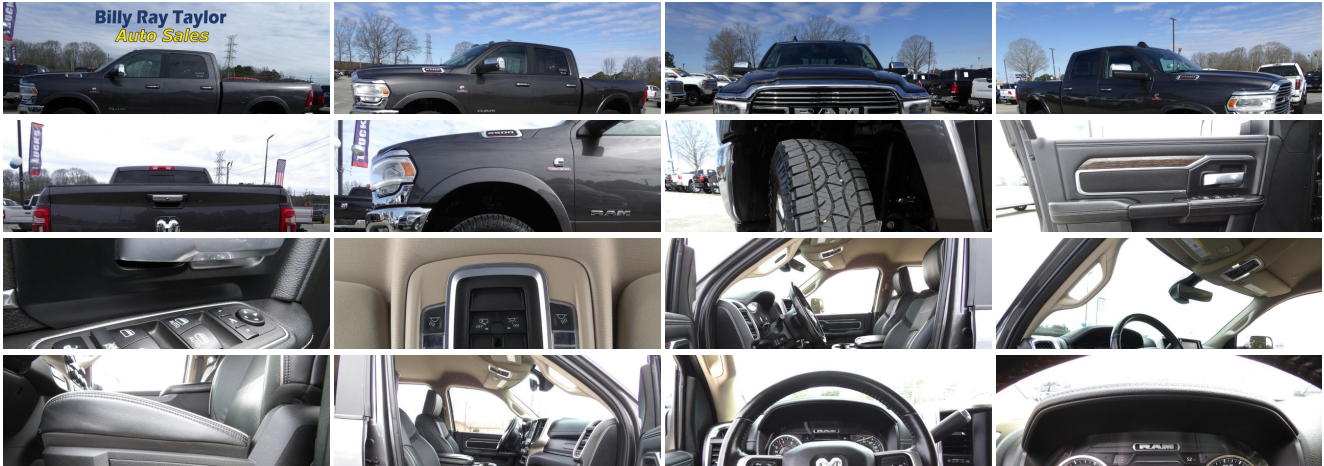

## Specifications:

<b>Year:</b>	2021
<b>VIN:</b>	3C6UR5FL2MG580186
<b>Make:</b>	Ram
<b>Stock:</b>	ST2251
<b>Model/Trim:</b>	2500 Laramie
<b>Condition:</b>	Pre-Owned
<b>Body:</b>	Pickup Truck
<b>Exterior:</b>	Granite Crystal Metallic Clearcoat
<b>Engine:</b>	ENGINE: 6.7L I6 CUMMINS TURBO DIESEL
<b>Interior:</b>	Black Leather
<b>Mileage:</b>	39,978
<b>Drivetrain:</b>	4 Wheel Drive