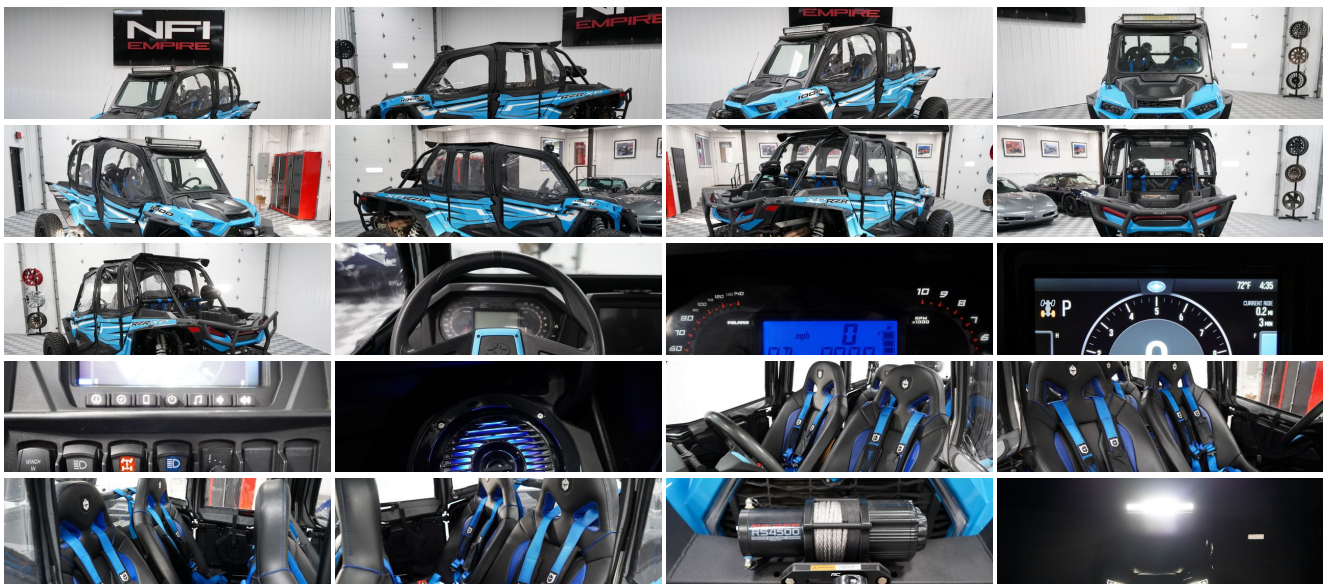

2019 Polaris RZR XP 4 1000 EPS

Our Price \$34,991

View this vehicle on our website at 30c54b61-2e18-4534-b347-5367e7a27956.autorevo-websites.com

814-746-4213

10120 W Main Rd, North East, PA 16428

- Photos
- Details
- Contact

Specifications:

Year:	2019
VIN:	3NSVFK996KG442179
Make:	Polaris
Stock:	C3029
Model/Trim:	RZR XP 4 1000 EPS
Condition:	Pre-Owned
Body:	Other
Exterior:	Blue
Engine:	999cc DOHC twin-cylinder
Interior:	Black
Mileage:	989
Drivetrain:	4 Wheel Drive

Vehicle Description

2019 Polaris RZR XP 4 1000 EPS

This RZR has only 989 miles and is loaded with aftermarket accessories.

New U-Joints
New Front & Rear Yoke
New Air Intake Hood Scoop
New Pro Armor G2 Bucket Seats
Pro Armor Seat Sliders
Pro Armor Racing Harness Belts
MTX Thunder 5 Sound System works w/ Ride Command
4500lb Electric Winch
SuperATV Glass Windshield
Wild Boar Front Bumper
LED Light Bar

- AM/FM- Premium Sound

Comfort

- Digital Info Center- Clock- Cell Phone Hookup- Quad Bucket Seats- Bluetooth

Mechanical

- 4-Wheel Drive- Gasoline Fuel

Safety

- Rollover Protection System

History