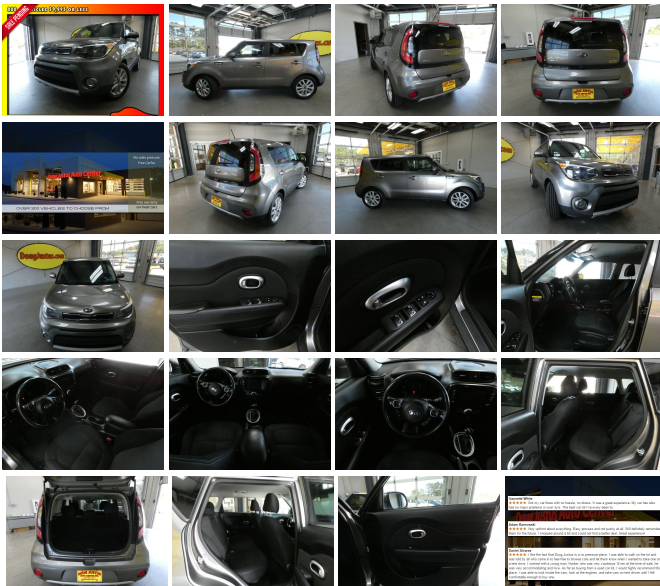

Specifications:

Year:	2019
VIN:	KNDJP3A53K7671314
Make:	Kia
Stock:	K71314
Model/Trim:	Soul +
Condition:	Pre-Owned
Body:	Sedan
Exterior:	Titanium Gray
Engine:	Engine: 2.0L GDI DOHC Dual CVVT I4
Interior:	Black Cloth
Mileage:	109,387
Drivetrain:	Front Wheel Drive
Economy:	City 25 / Highway 30

Free 30-Days or 1000 miles limited Powertrain Warranty. Visit our website for more details.

ONE OWNER

Automatic 2.0L 4-cyl 2019 Kia Soul + gets up to 30 MPG hwy. This vehicle comes equipped with cloth interior, power locks, power mirrors, power windows, and many more features.

Visit www.dougjustus.com, call: *865-281-1540*, or text: *865-214-0010* for more info.