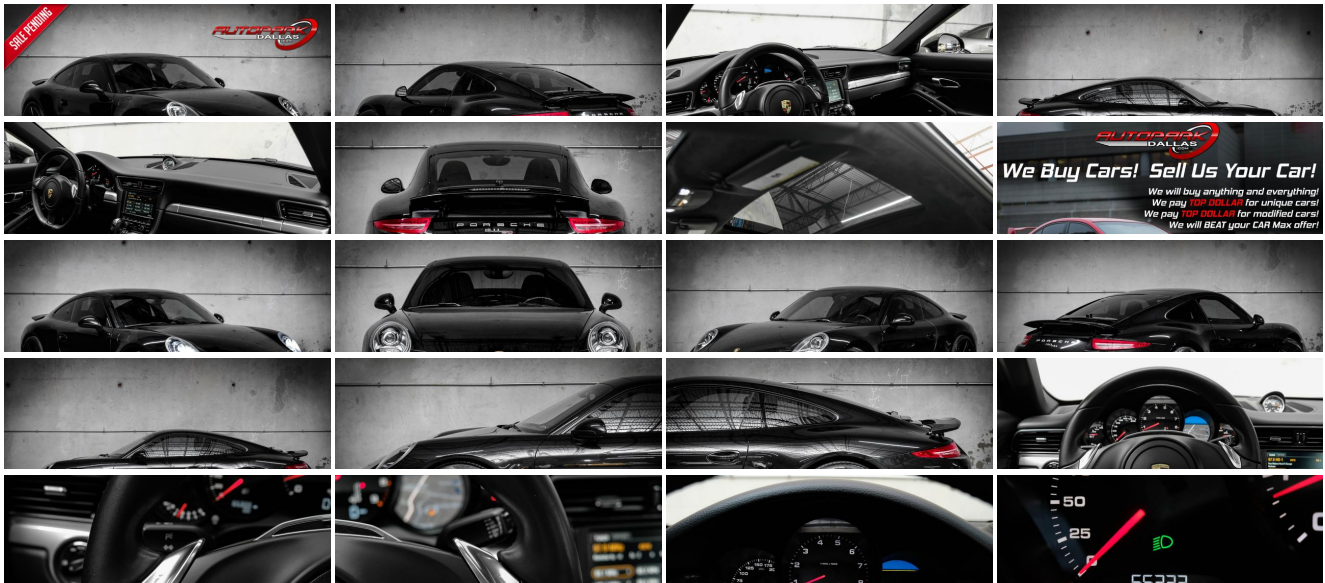

2013 Porsche 911 Carrera

Website Price \$67,995

View this vehicle on our website at autoparkdallas.com

(214) 945-2601

2061 S Stemmons Fwy , Lewisville, TX 75067

- Photos
- Details
- Contact

Specifications:

Year:	2013
VIN:	WP0AA2A96DS107381
Make:	Porsche
Model/Trim:	911 Carrera
Condition:	Pre-Owned
Body:	Coupe
Exterior:	Basalt Black Metallic
Engine:	3.4L DOHC DFI 24V horizontally-opposed 6-cyl engine -inc: dry sump lubrication, on-demand electronically controlled oil cooler
Interior:	Black Leather
Transmission:	7-SPEED PORSCHE DOPPELKUPPLUNG (PDK) AUTOMATIC TRANSMISSION
Mileage:	65,333
Drivetrain:	Rear Wheel Drive
Economy:	City 19 / Highway 27

Vehicle Description

AutoPark Dallas is thrilled to offer you this Beautiful Basalt Black Metallic 2013 Porsche 911 Carrera for sale! The classic Porsche styling, sublime steering, and superb brakes give the Carrera a unique combination of traits make them so desirable. Any Porsche is already on another level of vehicle luxury thanks to its entitlement, but a Carrera can provide a pure driving experience that is fun and unmatched by any other luxury brand! Our 911 Carrera here at APD is jaw-dropping gorgeous with its Basalt Black Metallic on Black Leather combo, In Amazing condition, and just overall a must see in person to understand how great this Porsche is! DEFINITELY a must see! Check out this Porsche 911 Carrera parked here in our indoor 16,000 Sq Ft Showroom located in Dallas , Texas amongst our inventory of 100+ other Unique / Modified and Luxury Vehicles!

2013 Porsche 911 Carrera

* Clean CarFax !*

* 2 Sets of Keys !*

* Premium Package !*

* BOSE Audio Package !*

* Sport Chrono Package Plus !*

Basalt Black Metallic Exterior

* Custom Gloss Black Carrera Wheels !*

Black Leather Interior

Bluetooth

Navigation

Heated & Cooled Seats

Powered Sunroof

Rear Parking Sensors

Dual Climate Controls

Sport & Sport Plus Mode