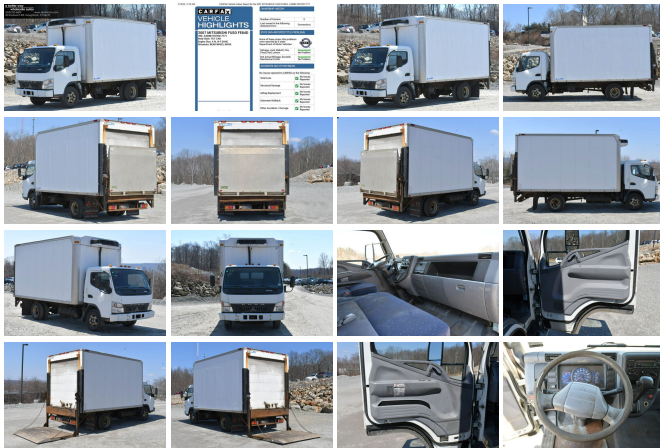

Specifications:

Year:	2007
VIN:	JL6BBE1S57K017771
Make:	Mitsubishi
Stock:	17771P
Model/Trim:	Fuso Box Truck
Condition:	Pre-Owned
Exterior:	White
Engine:	4.9L 4 Cyl Turbo Diesel
Interior:	Blue Cloth
Transmission:	Automatic
Mileage:	107,400
Drivetrain:	Rear Wheel Drive

For sale at A Better Way Wholesale Autos - 2021 DealerRater Consumer Satisfaction Award winner - Connecticut's highest volume independent auto dealer! We have the area's largest selection of pre-owned vehicles at the lowest prices available, over 700 in stock to choose from! Financing for all credit tiers and extended warranties available. Please contact our sales department for more information about this vehicle or the rest of our inventory. Call 203-720-5600, view our website www.abwautos.com, or visit our showroom in Naugatuck, CT. Open 7 days a week!