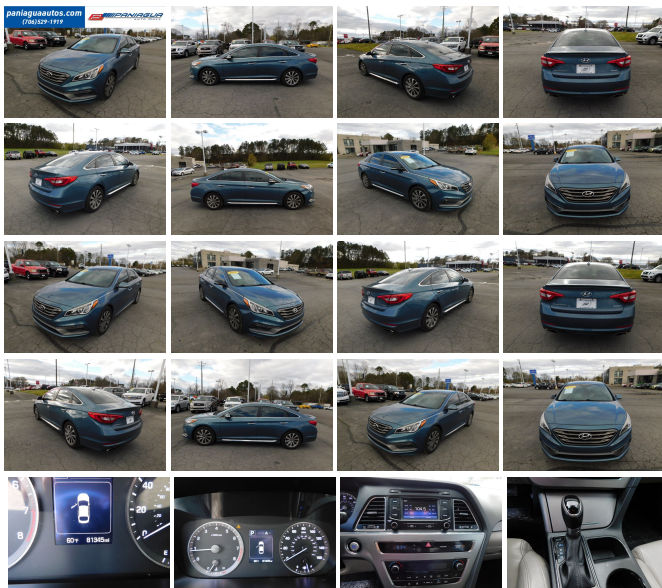

2015 Hyundai Sonata 2.4L Sport

View this car on our website at paniaguaautos.com/7071829/ebrochure

Our Price **\$11,995**

Specifications:

Year:	2015
VIN:	5NPE34AF9FH061284
Make:	Hyundai
Stock:	8113
Model/Trim:	Sonata 2.4L Sport
Condition:	Pre-Owned
Body:	Sedan
Exterior:	Blue
Engine:	Engine: 2.4L GDI 4-Cylinder
Interior:	Gray Leather
Transmission:	AUTOMATIC
Mileage:	81,345
Drivetrain:	Front Wheel Drive
Economy:	City 24 / Highway 35

2015 HYUNDAI SONATA SPORT 2.4L 4 CYLINDER AUTOMATIC
LEATHER INTERIOR ALL POWER HURRY IN TODAY AND CHECK
OUT OUR MOST RECENT INVENTORY

2015 Hyundai Sonata 2.4L Sport

Paniagua Auto Mall - 706-529-1919 & 423-472-4045 - View this car on our website at paniaguaautos.com/7071829/ebrochure

Exterior

- Auto On/Off Projector Beam Halogen Daytime Running Headlamps w/Delay-Off
- Body-Colored Door Handles- Body-Colored Front Bumper w/Gray Rub Strip/Fascia Accent
- Body-Colored Power w/Tilt Down Heated Side Mirrors w/Convex Spotter, Manual Folding and Turn Signal Indicator
- Body-Colored Rear Bumper- Chrome Bodyside Insert- Chrome Grille
- Chrome Side Windows Trim and Black Front Windshield Trim - Clearcoat Paint
- Compact Spare Tire Mounted Inside Under Cargo- Fixed Rear Window w/Defroster
- Front Windshield -inc: Sun Visor Strip- Fully Galvanized Steel Panels- Light Tinted Glass
- Lip Spoiler- Perimeter/Approach Lights- Speed Sensitive Variable Intermittent Wipers
- Steel Spare Wheel- Tires: P215/55R17- Trunk Rear Cargo Access
- Wheels: 17 x 7.0J Aluminum Alloy