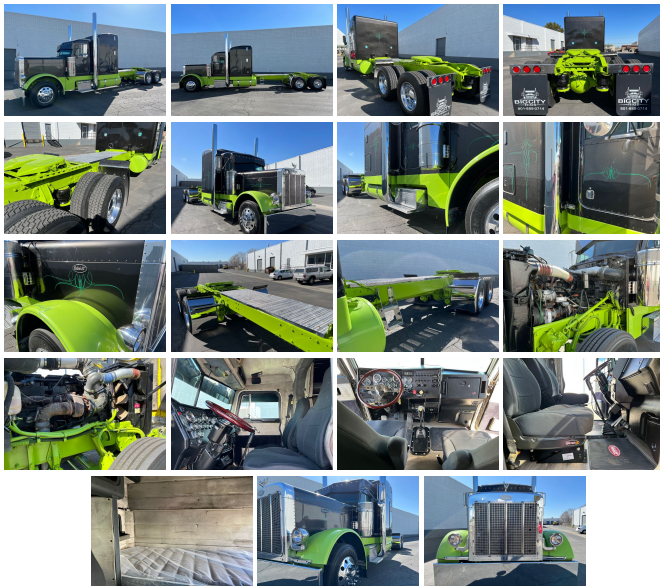

2000 Peterbilt 379

View this car on our website at bigcityrigs.com/7070973/ebrochure

Our Price **\$0**

Specifications:

Year:	2000
VIN:	539054
Make:	Peterbilt
Model/Trim:	379
Condition:	Pre-Owned
Exterior:	Green & Black
Interior:	Black
Mileage:	1,016,000
Truck Type:	Semi - Sleeper Conventional

Peterbilt 379 EXHD
2000 - ELD Exempt
Pre Emission
63" Mid Roof Sleeper
Cummins N14 Motor
460 HP
3 Stage Engine Brake
172K Odometer Miles
1,016,000 ECM Miles
15 Speed Eaton Fuller
320 Wheel Base
12K Front / 38K Rear Axle
Air Ride Suspension
22.5 Rubber
Deck Plate
8 Inch Exhaust Pipes
Bow Tie Visor
(2) 120 Gallon Fuel Tanks
Hard Flooring
Recent Service

Beautiful frame, paint and interior. Super well maintained rig. No known issues, overall amazing truck. Tons of upgraded parts including: fenders, paint, bumper, visor, lights, fluids, filters, mattress, steering wheel, polish, 8" exhaust stacks and more.