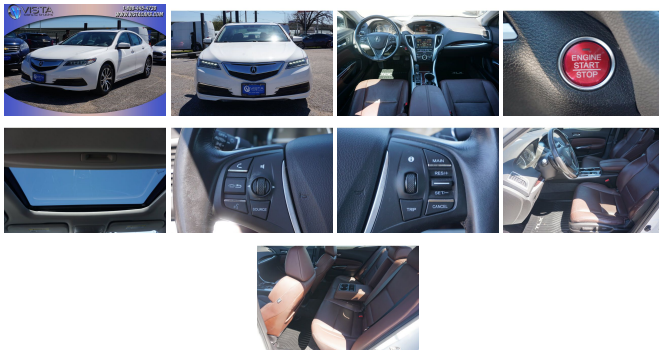

### Specifications:

<b>Year:</b>	2017
<b>VIN:</b>	19UUB1F56HA009619
<b>Make:</b>	Acura
<b>Stock:</b>	009619
<b>Model/Trim:</b>	TLX w/Technology Pkg
<b>Condition:</b>	Pre-Owned
<b>Body:</b>	Sedan
<b>Exterior:</b>	Bellanova White Pearl
<b>Engine:</b>	Engine: 2.4L DOHC 16-Valve VTEC 4-Cylinder
<b>Interior:</b>	Espresso
<b>Mileage:</b>	27,207
<b>Drivetrain:</b>	Front Wheel Drive
<b>Economy:</b>	City 24 / Highway 35