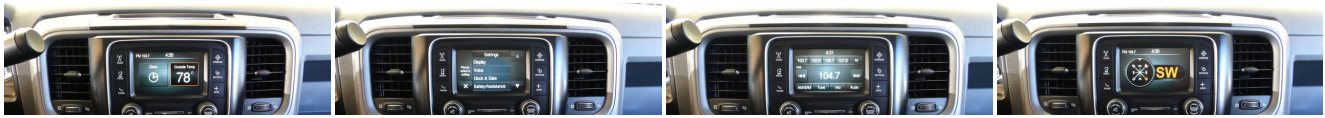

## 2017 Ram 3500 Tradesman

**Our Price \$44,995**

View this vehicle on our website at [billyraytaylorautosales.com](http://billyraytaylorautosales.com)

**Billy Ray Taylor**  
**Auto Sales**

(855) 978-7392

## Specifications:

<b>Year:</b>	2017
<b>VIN:</b>	3C63RRGJ3HG762677
<b>Make:</b>	Ram
<b>Stock:</b>	ST2215
<b>Model/Trim:</b>	3500 Tradesman
<b>Condition:</b>	Pre-Owned
<b>Body:</b>	Pickup Truck
<b>Exterior:</b>	Bright White Clearcoat
<b>Engine:</b>	ENGINE: 6.4L HEAVY DUTY V8 HEMI W/MDS
<b>Interior:</b>	Gray Cloth
<b>Mileage:</b>	69,262
<b>Drivetrain:</b>	4 Wheel Drive

## Mechanical

- Class V Towing Equipment -inc: Hitch and Trailer Sway Control
- Engine: 5.7L V8 HEMI VVT
- Transmission w/Driver Selectable Mode, Sequential Shift Control and Oil Cooler
- Transmission: 6-Speed Automatic 66RFE- 160 Amp Alternator- 3.73 Axle Ratio
- 32 Gal. Fuel Tank
- 4-Wheel Disc Brakes w/4-Wheel ABS, Front And Rear Vented Discs, Brake Assist and Hill Hold Control
- 4390# Maximum Payload- 50 State Emissions
- 730CCA Maintenance-Free Battery w/Run Down Protection- Auto Locking Hubs
- Electronically Controlled Throttle- Front Anti-Roll Bar- GVWR: 11,300 lbs
- HD Shock Absorbers- Hydraulic Power-Assist Steering
- Leaf Rear Suspension w/Leaf Springs- Manual Transfer Case
- Mechanical Limited Slip Differential- Multi-Link Front Suspension w/Coil Springs
- Part-Time Four-Wheel Drive- Single Stainless Steel Exhaust- Tip Start
- Trailer Wiring Harness