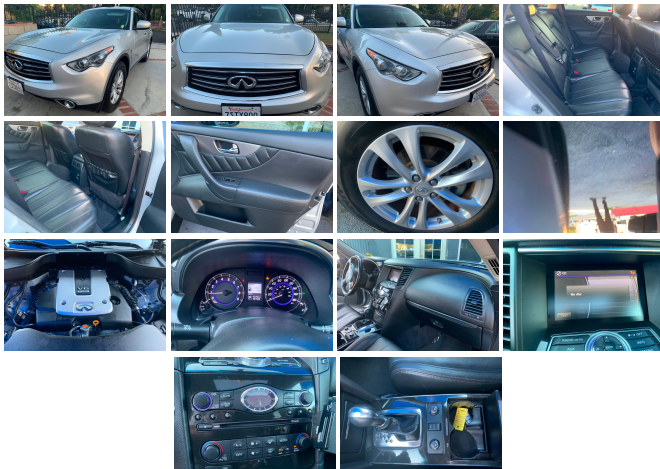

2016 INFINITI QX70

View this car on our website at stellarautoinc.com/7069473/ebrochure

Our Price **\$27,990**

Specifications:

Year:	2016
VIN:	JN8CS1MU6GM671965
Make:	INFINITI
Stock:	T16QX70
Model/Trim:	QX70
Condition:	Pre-Owned
Body:	SUV
Exterior:	Liquid Platinum
Engine:	Engine: 3.7L V6 DOHC 24-Valve
Interior:	Graphite Leather
Mileage:	41,050
Drivetrain:	Rear Wheel Drive
Economy:	City 17 / Highway 24

PLEASE NOTE: BY APPOINTMENT ONLY!

TRADE-INS ARE WELCOME***NATIONWIDE SHIPPING AT WHOLESALE RATES***FINANCING AVAILABLE OAC***OUR PRICES ARE NO-HAGGLE***

2016 INFINITI QX70

Stellar Auto INC. - (818) 809-8676 - View this car on our website at stellarautoinc.com/7069473/ebrochure

Exterior

- Black Bodyside Moldings, Chrome Bodyside Insert and Black Wheel Well Trim
- Body-Colored Front Bumper- Body-Colored Power Heated Side Mirrors w/Power Folding
- Body-Colored Rear Bumper w/Black Rub Strip/Fascia Accent- Chrome Door Handles
- Chrome Grille- Chrome Side Windows Trim and Black Front Windshield Trim
- Clearcoat Paint- Compact Spare Tire Mounted Inside Under Cargo- Deep Tinted Glass
- Express Open/Close Sliding And Tilting Glass 1st Row Sunroof w/Sunshade
- Fixed Rear Window w/Fixed Interval Wiper and Defroster- Front Fog Lamps
- Front Windshield -inc: Sun Visor Strip- Galvanized Steel/Aluminum/Composite Panels
- LED Brake Lights- Lip Spoiler
- Manual-Leveling Auto On/Off Projector Beam High Intensity Low/High Beam Headlamps w/Delay-Off
- Perimeter/Approach Lights- Power Liftgate Rear Cargo Access
- Speed Sensitive Variable Intermittent Wipers- Steel Spare Wheel
- Tailgate/Rear Door Lock Included w/Power Door Locks- Tires: P265/60R18 AS
- Wheels: 18" 5-Spoke Aluminum-Alloy