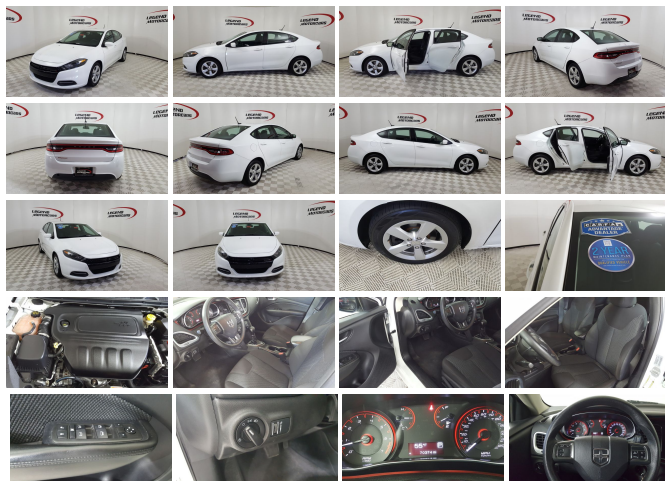

2016 Dodge Dart SE

View this car on our website at legendmotorcars.com/7069330/ebrochure

Specifications:

Year:	2016
VIN:	1C3CDFAA2GD529565
Make:	Dodge
Stock:	17789
Model/Trim:	Dart SE
Condition:	Pre-Owned
Body:	Sedan
Exterior:	Bright White Clearcoat
Engine:	2.0L I4
Interior:	Black Cloth
Mileage:	70,374
Drivetrain:	Front Wheel Drive
Economy:	City 24 / Highway 34

Come test drive this Clean, Stylish and Fuel Efficient 2016 Dodge Dart.

This Dart is powered by an economical 2.0 liter dual overhead cam 16 valve I4 engine mated with a smooth shifting 6 speed automatic transmission. It is equipped with power windows and locks, tilt/telescoping wheel w/audio controls, cruise, power mirrors, front/side airbags, safety curtain anti-lock brakes, traction control, Bluetooth, AM/FM CD with aux audio jack/USB and Alloy wheels.