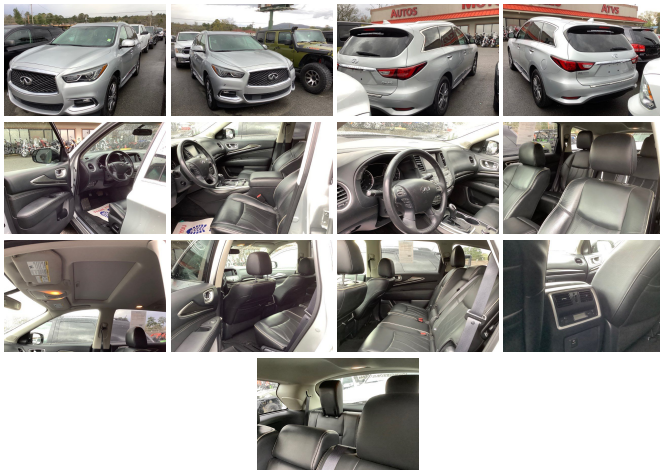

## 2018 INFINITI QX60

View this car on our website at [johngibsonautosales.com/7067492/ebrochure](http://johngibsonautosales.com/7067492/ebrochure)

### Specifications:

<b>Year:</b>	2018
<b>VIN:</b>	5N1DL0MM2JC500405
<b>Make:</b>	INFINITI
<b>Stock:</b>	47277
<b>Model/Trim:</b>	QX60
<b>Condition:</b>	Pre-Owned
<b>Body:</b>	SUV
<b>Exterior:</b>	SILVER
<b>Engine:</b>	Engine: 3.5L V6
<b>Interior:</b>	N/A Leather
<b>Mileage:</b>	90,679
<b>Drivetrain:</b>	All Wheel Drive
<b>Economy:</b>	City 19 / Highway 26