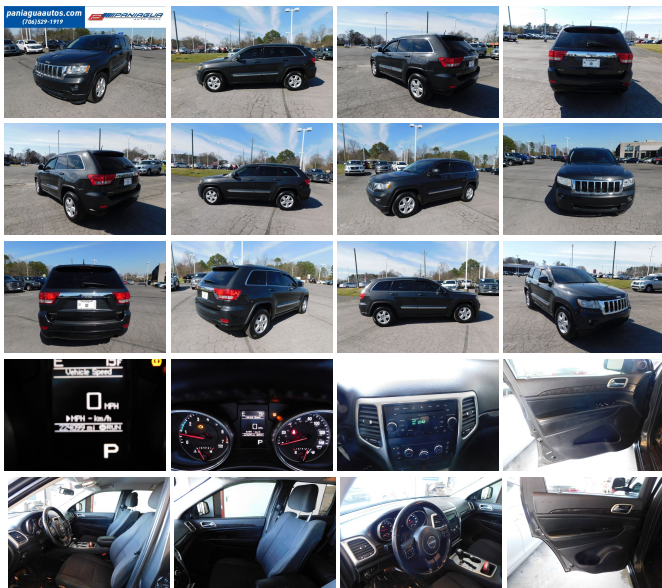

# 2011 Jeep Grand Cherokee Laredo

View this car on our website at [paniaguaautos.com/7066819/ebrochure](http://paniaguaautos.com/7066819/ebrochure)

Our Price **\$6,995**

## Specifications:

<b>Year:</b>	2011
<b>VIN:</b>	1J4RS4GG2BC553997
<b>Make:</b>	Jeep
<b>Stock:</b>	8204
<b>Model/Trim:</b>	Grand Cherokee Laredo
<b>Condition:</b>	Pre-Owned
<b>Body:</b>	SUV
<b>Exterior:</b>	Black
<b>Engine:</b>	3.6L VVT V6 FLEX-FUEL ENGINE
<b>Interior:</b>	Black Cloth
<b>Transmission:</b>	AUTOMATIC
<b>Mileage:</b>	224,099
<b>Drivetrain:</b>	Rear Wheel Drive
<b>Economy:</b>	City 16 / Highway 23

2011 JEEP GRAND CHEROKEE LAREDO 3.6L V6 AUTOMATIC NICE  
CLEAN CLOTH INTERIOR ALL POWER WE HAVE THE BEST  
SELECTION OF USED VEHICLES IN TOWN

2011 Jeep Grand Cherokee Laredo

Paniagua Auto Mall - 706-529-1919 & 423-472-4045 - View this car on our website at [paniaguaautos.com/7066819/ebrochure](http://paniaguaautos.com/7066819/ebrochure)

### Exterior

- 17" aluminum wheels- P245/70R17 on/off road BSW tires- Auto headlamps
- Body color door handles- Body color fascia- Body color mirrors- Bright grille
- Bright license plate brow- Bright side roof rails- Chrome bodyside molding
- Compact spare tire- Deep tint sunscreen glass- Fog lamps- Front license plate bracket
- Glass liftgate- Halogen headlamps- Heated mirrors- Hood insulation
- Laminated front door glass- Monotone paint- Premium insulation group
- Pwr folding mirrors- Rear spoiler on liftgate- Rear window wiper & washer
- Tinted front door glass- Tinted windshield- Variable intermittent windshield wipers