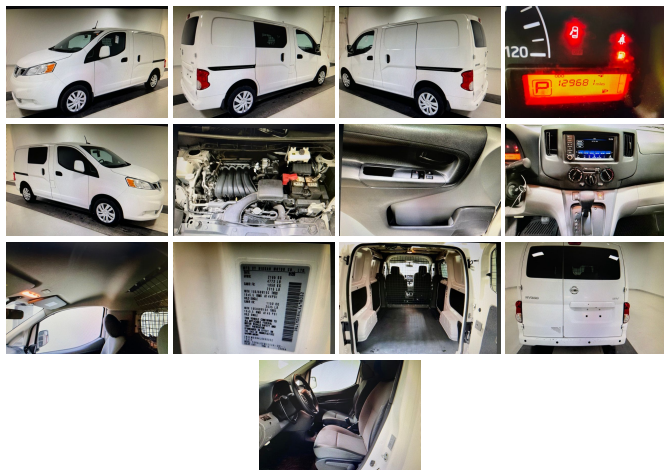

Specifications:

Year:	2020
VIN:	3N6CM0KN4LK698052
Make:	Nissan
Stock:	3K6213
Model/Trim:	NV200 Compact Cargo SV
Condition:	Pre-Owned
Body:	Minivan/Van
Exterior:	Fresh Powder
Engine:	Engine: 2.0L DOHC 16-Valve 4 Cylinder
Interior:	Grey Cloth
Mileage:	129,681
Drivetrain:	Front Wheel Drive
Economy:	City 24 / Highway 26

Parks Chevrolet in Kernersville, NC ! We offer low payment - easy financing on everything ! We sell in volume and that saves you money!!

2020 Fresh Powder Nissan NV200 CARFAX One-Owner. Clean CARFAX. Bluetooth, Backup Camera, CARFAX One-Owner, CARFAX Clean Vehicle History, AM/FM radio: SiriusXM, Back Door Glass Defroster, Interior Rear View Mirror, Panic alarm, Power windows, Sliding Glass Door Package.

$1000 - Dealer Trade-in Allowance (Must own and trade a 2014 or newer passenger vehicle to qualify for the Dealer Trade-in Allowance), Allowance is $1000 above True Car Cash Offer. This offer is based on the current condition of the vehicle and must be appraised at the Dealership to receive the Trade-In Allowance. $1000 - Dealer Finance Discount (Must qualify and finance with GM Financial, not available with special financing rates or programs.) Price does not include tax, tag, and fees.