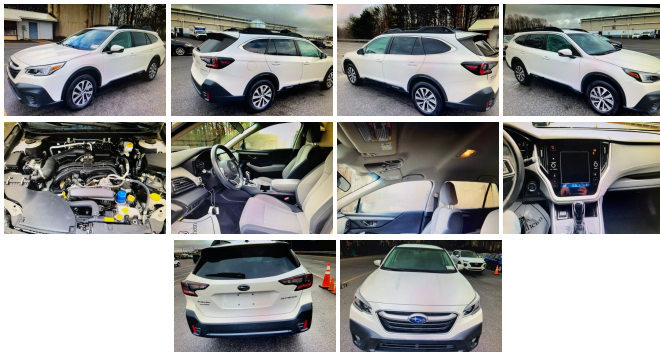

2020 Subaru Outback Premium

View this car on our website at parksdeals.com/7065648/ebrochure

Our Price **\$33,219**

Specifications:

Year:	2020
VIN:	4S4BTACC7L3142310
Make:	Subaru
Stock:	3K6222
Model/Trim:	Outback Premium
Condition:	Pre-Owned
Body:	SUV
Exterior:	Crystal White Pearl
Engine:	Engine: 2.5L DOHC 16 Valve 4-Cylinder - inc: Dual Active Valve Control System (DAVCS) Variable Valve Timing and Electronic Throttle Control (ETC)
Interior:	Gray Cloth
Mileage:	63,087
Drivetrain:	All Wheel Drive
Economy:	City 26 / Highway 33

2020 White Subaru Outback CARFAX One-Owner. Clean CARFAX.
Bluetooth, Backup Camera, CARFAX One-Owner, CARFAX Clean
Vehicle History, Alloy wheels, AM/FM radio: SiriusXM, Exterior Parking
Camera Rear, Front fog lights, Fully automatic headlights, Heated Front
Bucket Seats, Radio: Subaru STARLINK 11.6" Multimedia Plus Sys.

Vehicle History Report : as Of 04/26/2024

CARFAX

Snapshot

2020 SUBARU OUTBACK PREMIUM

Branded Title: Not Actual Mileage

No accidents or damage reported to CARFAX

28 Service history records

3 Previous owners