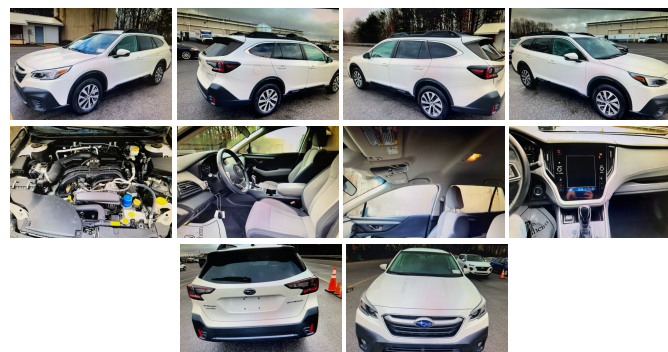

## 2020 Subaru Outback Premium

View this car on our website at [parksdeals.com/7065648/ebrochure](https://parksdeals.com/7065648/ebrochure)

Our Price **\$33,219**

### Specifications:

<b>Year:</b>	2020
<b>VIN:</b>	4S4BTACC7L3142310
<b>Make:</b>	Subaru
<b>Stock:</b>	3K6222
<b>Model/Trim:</b>	Outback Premium
<b>Condition:</b>	Pre-Owned
<b>Body:</b>	SUV
<b>Exterior:</b>	Crystal White Pearl
<b>Engine:</b>	Engine: 2.5L DOHC 16 Valve 4-Cylinder - inc: Dual Active Valve Control System (DAVCS) Variable Valve Timing and Electronic Throttle Control (ETC)
<b>Interior:</b>	Gray Cloth
<b>Mileage:</b>	63,087
<b>Drivetrain:</b>	All Wheel Drive
<b>Economy:</b>	City 26 / Highway 33

2020 White Subaru Outback CARFAX One-Owner. Clean CARFAX.  
Bluetooth, Backup Camera, CARFAX One-Owner, CARFAX Clean  
Vehicle History, Alloy wheels, AM/FM radio: SiriusXM, Exterior Parking  
Camera Rear, Front fog lights, Fully automatic headlights, Heated Front  
Bucket Seats, Radio: Subaru STARLINK 11.6" Multimedia Plus Sys.