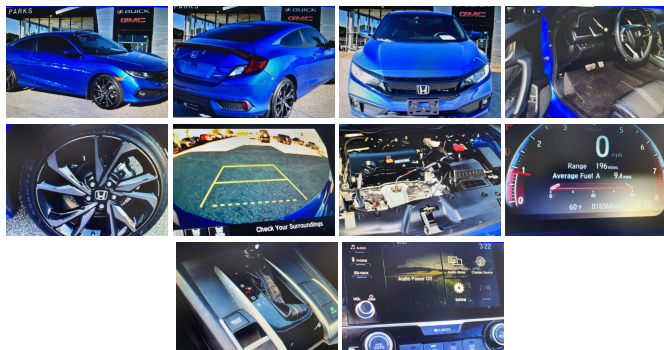

2019 Honda Civic Sport

View this car on our website at parksdeals.com/7065646/ebrochure

Our Price **\$27,991**

Specifications:

Year:	2019
VIN:	2HGFC4B87KH309234
Make:	Honda
Stock:	9K6235
Model/Trim:	Civic Sport
Condition:	Pre-Owned
Body:	Coupe
Exterior:	Aegean Blue Metallic
Engine:	Engine: 2.0L I-4 DOHC 16-Valve i-VTEC
Interior:	Black Cloth
Mileage:	18,366
Drivetrain:	Front Wheel Drive
Economy:	City 29 / Highway 36

Parks Chevrolet in Kernersville, NC ! We offer low payment - easy financing on everything ! We sell in volume and that saves you money!!

2019 Blue Honda Civic Clean CARFAX. Black w/Fabric Seating Surfaces, 4-Wheel Disc Brakes, ABS brakes, Alloy wheels, AM/FM radio, Apple CarPlay/Android Auto, Automatic temperature control, Exterior Parking Camera Rear, Forward collision: Collision Mitigation Braking System (CMBS) + FCW mitigation, Front fog lights, Fully automatic headlights, Lane departure: Lane Keeping Assist System (LKAS) active, Power windows, Radio data system, Radio: 180-Watt AM/FM Audio System, Remote keyless entry, Wheels: 18" Alloy w/Gloss Black Inserts.