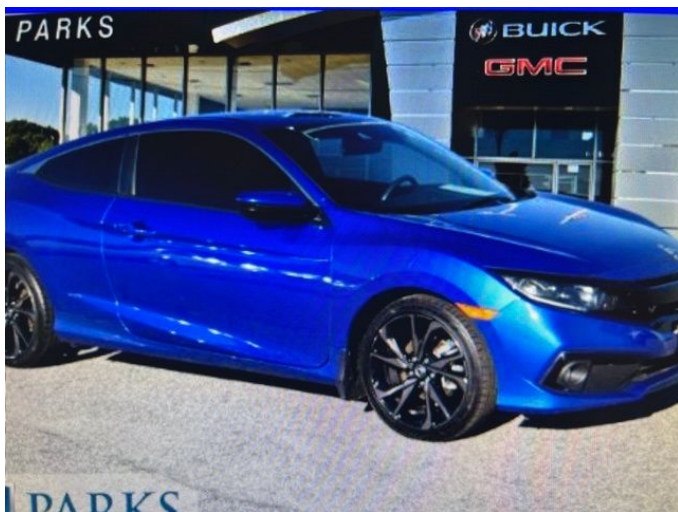

2019 Honda Civic Sport

View this car on our website at parksdeals.com/7065646/ebrochure

Our Price **\$27,991**

Specifications:

Year:	2019
VIN:	2HGFC4B87KH309234
Make:	Honda
Stock:	9K6235
Model/Trim:	Civic Sport
Condition:	Pre-Owned
Body:	Coupe
Exterior:	Aegean Blue Metallic
Engine:	Engine: 2.0L I-4 DOHC 16-Valve i-VTEC
Interior:	Black Cloth
Mileage:	18,366
Drivetrain:	Front Wheel Drive
Economy:	City 29 / Highway 36

Parks Chevrolet in Kernersville, NC ! We offer low payment - easy financing on everything ! We sell in volume and that saves you money!!

2019 Blue Honda Civic Clean CARFAX. Black w/Fabric Seating Surfaces, 4-Wheel Disc Brakes, ABS brakes, Alloy wheels, AM/FM radio, Apple CarPlay/Android Auto, Automatic temperature control, Exterior Parking Camera Rear, Forward collision: Collision Mitigation Braking System (CMBS) + FCW mitigation, Front fog lights, Fully automatic headlights, Lane departure: Lane Keeping Assist System (LKAS) active, Power windows, Radio data system, Radio: 180-Watt AM/FM Audio System, Remote keyless entry, Wheels: 18" Alloy w/Gloss Black Inserts.

\$1000 - Dealer Trade-in Allowance (Must own and trade a 2014 or newer passenger vehicle to qualify for the Dealer Trade-in Allowance), Allowance is \$1000 above True Car Cash Offer. This offer is based on the current condition of the vehicle and must be appraised at the Dealership to receive the Trade-In Allowance. \$1000 - Dealer Finance Discount (Must qualify and finance with GM Financial, not available with special financing rates or programs.) Price does not include tax, tag, and fees.