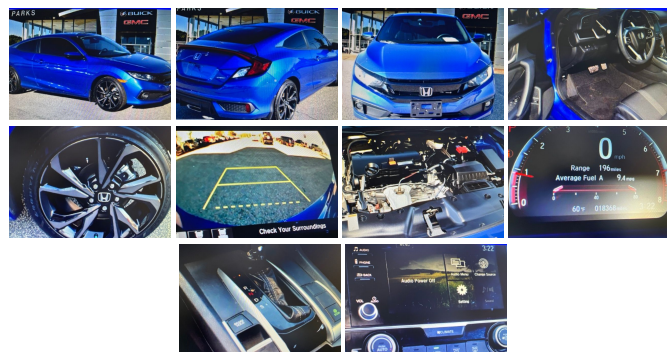

2019 Honda Civic Sport

View this car on our website at parksdeals.com/7065646/ebrochure

Our Price **\$27,991**

Specifications:

Year:	2019
VIN:	2HGFC4B87KH309234
Make:	Honda
Stock:	9K6235
Model/Trim:	Civic Sport
Condition:	Pre-Owned
Body:	Coupe
Exterior:	Aegean Blue Metallic
Engine:	Engine: 2.0L I-4 DOHC 16-Valve i-VTEC
Interior:	Black Cloth
Mileage:	18,366
Drivetrain:	Front Wheel Drive
Economy:	City 29 / Highway 36

Parks Chevrolet in Kernersville, NC ! We offer low payment - easy financing on everything ! We sell in volume and that saves you money!!

2019 Blue Honda Civic Clean CARFAX. Black w/Fabric Seating Surfaces, 4-Wheel Disc Brakes, ABS brakes, Alloy wheels, AM/FM radio, Apple CarPlay/Android Auto, Automatic temperature control, Exterior Parking Camera Rear, Forward collision: Collision Mitigation Braking System (CMBS) + FCW mitigation, Front fog lights, Fully automatic headlights, Lane departure: Lane Keeping Assist System (LKAS) active, Power windows, Radio data system, Radio: 180-Watt AM/FM Audio System, Remote keyless entry, Wheels: 18" Alloy w/Gloss Black Inserts.