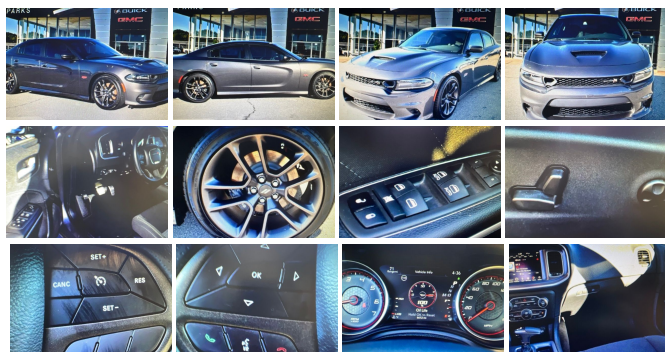

2021 Dodge Charger Scat Pack

View this car on our website at parksdeals.com/7065642/ebrochure

Our Price **\$54,266**

Specifications:

Year:	2021
VIN:	2C3CDXGJ8MH578023
Make:	Dodge
Stock:	9K6233
Model/Trim:	Charger Scat Pack
Condition:	Pre-Owned
Body:	Sedan
Exterior:	Granite Crystal Metallic Clearcoat
Engine:	ENGINE: 6.4L V8 SRT HEMI MDS
Interior:	Black Cloth
Mileage:	6,557
Drivetrain:	Rear Wheel Drive
Economy:	City 15 / Highway 24

Parks Chevrolet in Kernersville, NC ! We offer low payment - easy financing on everything ! We sell in volume and that saves you money!!

2021 Granite Crystal Metallic Clearcoat Dodge Charger Clean CARFAX. Bluetooth, Backup Camera, CARFAX Clean Vehicle History, Black Cloth, AM/FM radio: SiriusXM, Quick Order Package 21W, Radio data system, Radio: Uconnect 4C w/8.4" Display.

\$1000 - Dealer Trade-in Allowance (Must own and trade a 2014 or newer passenger vehicle to qualify for the Dealer Trade-in Allowance), Allowance is \$1000 above True Car Cash Offer. This offer is based on the current condition of the vehicle and must be appraised at the Dealership to receive the Trade-In Allowance. \$1000 - Dealer Finance Discount (Must qualify and finance with GM Financial, not available with special financing rates or programs.) Price does not include tax, tag, and fees.