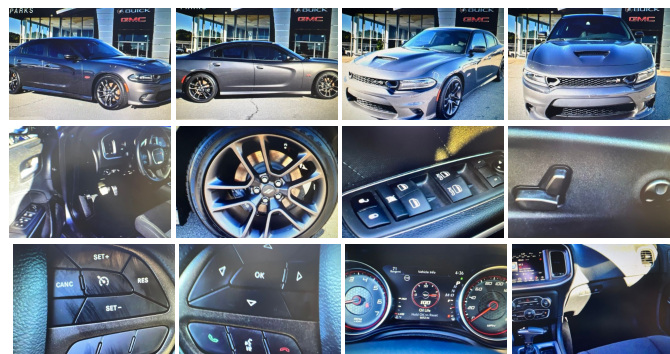

2021 Dodge Charger Scat Pack

View this car on our website at parksdeals.com/7065642/ebrochure

Our Price **\$54,266**

Specifications:

Year:	2021
VIN:	2C3CDXGJ8MH578023
Make:	Dodge
Stock:	9K6233
Model/Trim:	Charger Scat Pack
Condition:	Pre-Owned
Body:	Sedan
Exterior:	Granite Crystal Metallic Clearcoat
Engine:	ENGINE: 6.4L V8 SRT HEMI MDS
Interior:	Black Cloth
Mileage:	6,557
Drivetrain:	Rear Wheel Drive
Economy:	City 15 / Highway 24

Parks Chevrolet in Kernersville, NC ! We offer low payment - easy financing on everything ! We sell in volume and that saves you money!!

2021 Granite Crystal Metallic Clearcoat Dodge Charger Clean CARFAX. Bluetooth, Backup Camera, CARFAX Clean Vehicle History, Black Cloth, AM/FM radio: SiriusXM, Quick Order Package 21W, Radio data system, Radio: Uconnect 4C w/8.4" Display.

\$1000 - Dealer Trade-in Allowance (Must own and trade a 2014 or newer passenger vehicle to qualify for the Dealer Trade-in Allowance), Allowance is \$1000 above True Car Cash Offer. This offer is based on the current condition of the vehicle and must be appraised at the Dealership to receive the Trade-In Allowance. \$1000 - Dealer Finance Discount (Must qualify and finance with GM Financial, not available with special financing rates or programs.) Price does not include tax, tag, and fees.

Exterior

- Body-Colored Rear Bumper- Black Side Windows Trim- Body-Colored Door Handles
- Body-Colored Power Heated Side Mirrors w/Manual Folding
- Fixed Rear Window w/Defroster- Light Tinted Glass
- Speed Sensitive Variable Intermittent Wipers w/Heated Jets
- Galvanized Steel/Aluminum Panels- Black Grille- Lip Spoiler- Trunk Rear Cargo Access
- Auto On/Off Projector Beam Halogen Daytime Running Headlamps w/Delay-Off
- Perimeter/Approach Lights- LED Brakelights- Front Fog Lamps- Laminated Glass
- Body-Colored Front Bumper- Clearcoat Paint- Tire Mobility Kit
- Tires: 245/45ZR20 AS Performance- Wheels: 20" x 9" Lo Gloss Granite Crystal