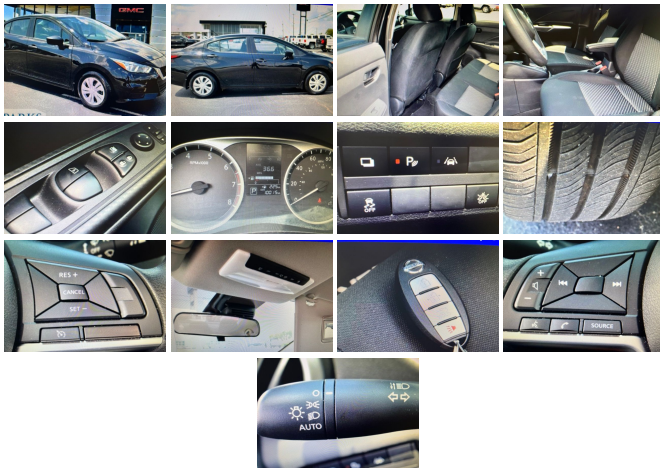

Specifications:

Year:	2021
VIN:	3N1CN8DV4ML808589
Make:	Nissan
Stock:	9K6226
Model/Trim:	Versa S
Condition:	Pre-Owned
Body:	Sedan
Exterior:	Super Black Metallic
Engine:	Engine: 1.6L DOHC 16-Valve 4-Cylinder
Interior:	Charcoal Cloth
Mileage:	11,320
Drivetrain:	Front Wheel Drive
Economy:	City 32 / Highway 40

CLEAN CARFAX ONE OWNER!!! STILL UNDER FULL NISSAN WARRANTY!!!

Parks Chevrolet in Kernersville, NC ! We offer low payment - easy financing on everything ! We sell in volume and that saves you money!!

2021 Super Black Metallic Nissan Versa CARFAX One-Owner. Clean CARFAX. CARFAX One-Owner, CARFAX Clean Vehicle History, 15" Steel Wheels w/Full Wheel Covers, Delay-off headlights, Fully automatic headlights, Panic alarm, Passenger door bin, Power windows, Radio data system, Radio: AM/FM Audio System, Remote keyless entry, Speed control.

$1000 - Dealer Trade-in Allowance (Must own and trade a 2014 or newer passenger vehicle to qualify for the Dealer Trade-in Allowance), Allowance is $1000 above True Car Cash Offer. This offer is based on the current condition of the vehicle and must be appraised at the Dealership to receive the Trade-In Allowance. $1000 - Dealer Finance Discount (Must qualify and finance with GM Financial, not available with special financing rates or programs.) Price does not include tax, tag, and fees.