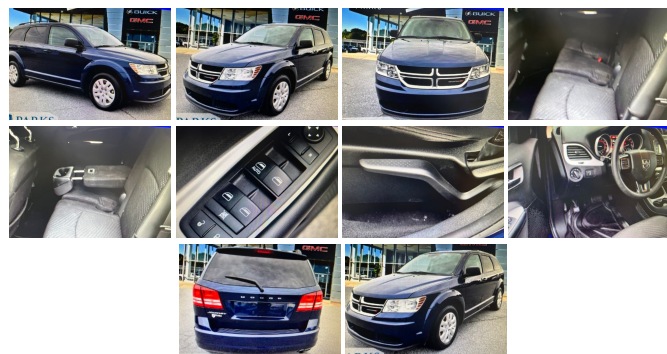

2018 Dodge Journey SE

View this car on our website at parksdeals.com/7065637/ebrochure

Our Price **$21,662**

Specifications:

Year:	2018
VIN:	3C4PDCAB1JT183305
Make:	Dodge
Stock:	9K6229
Model/Trim:	Journey SE
Condition:	Pre-Owned
Body:	SUV
Exterior:	Contusion Blue Pearlcoat
Engine:	ENGINE: 2.4L I4 DOHC 16V DUAL VVT
Interior:	Black Cloth
Mileage:	45,356
Drivetrain:	Front Wheel Drive
Economy:	City 19 / Highway 25

Parks Chevrolet in Kernersville, NC ! We offer low payment - easy financing on everything ! We sell in volume and that saves you money!!

2018 Contusion Blue Pearlcoat Dodge Journey CARFAX One-Owner. 3rd row seats: bench, 4.3" Touch Screen Display, AM/FM radio, Front dual zone A/C, Fully automatic headlights, Panic alarm, Premium Cloth Low-Back Bucket Seats, Quick Order Package 22F (DISC), Radio data system, Remote USB Port.

$1000 - Dealer Trade-in Allowance (Must own and trade a 2014 or newer passenger vehicle to qualify for the Dealer Trade-in Allowance), Allowance is $1000 above True Car Cash Offer. This offer is based on the current condition of the vehicle and must be appraised at the Dealership to receive the Trade-In Allowance. $1000 - Dealer Finance Discount (Must qualify and finance with GM Financial, not available with special financing rates or programs.) Price does not include tax, tag, and fees.

2018 Dodge Journey SE

Parks Chevrolet, Inc. - 833-825-2763 - View this car on our website at parksdeals.com/7065637/ebrochure