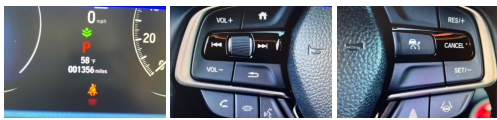

2021 Honda Accord Sport

View this car on our website at parksdeals.com/7065636/ebrochure

Our Price **$32,039**

Specifications:

Year:	2021
VIN:	1HGCV1F31MA043916
Make:	Honda
Stock:	9K6234
Model/Trim:	Accord Sport
Condition:	Pre-Owned
Body:	Sedan
Exterior:	Still Night Pearl
Engine:	Engine: 1.5T I-4 DOHC 16-Valve Turbocharged VTEC
Interior:	Black Leather
Mileage:	1,352
Drivetrain:	Front Wheel Drive
Economy:	City 29 / Highway 35

CLEAN CARFAX ONE OWNER!!! ADAPTIVE CRUISE CONTROL!!!
STILL UNDER FULL HONDA WARRANTY!!!

Parks Chevrolet in Kernersville, NC ! We offer low payment - easy financing on everything ! We sell in volume and that saves you money!!

2021 Radiant Red Metallic Honda Accord CARFAX One-Owner. Clean CARFAX. Bluetooth, Backup Camera, CARFAX One-Owner, CARFAX Clean Vehicle History, Black w/Leather-Trimmed Seats, Adaptive Cruise Control: Adaptive Cruise Control (ACC) with Low-Speed Follow, Alloy wheels, Apple CarPlay/Android Auto, Automatic temperature control, Exterior Parking Camera Rear, Front dual zone A/C, Panic alarm, Radio: 180-Watt AM/FM Audio System, Security system.

$1000 - Dealer Trade-in Allowance (Must own and trade a 2014 or newer passenger vehicle to qualify for the Dealer Trade-in Allowance), Allowance is $1000 above True Car Cash Offer. This offer is based on the current condition of the vehicle and must be appraised at the Dealership to receive the Trade-In Allowance. $1000 - Dealer Finance Discount (Must qualify and finance with GM Financial, not available with special financing rates or programs.) Price does not include tax, tag, and fees.