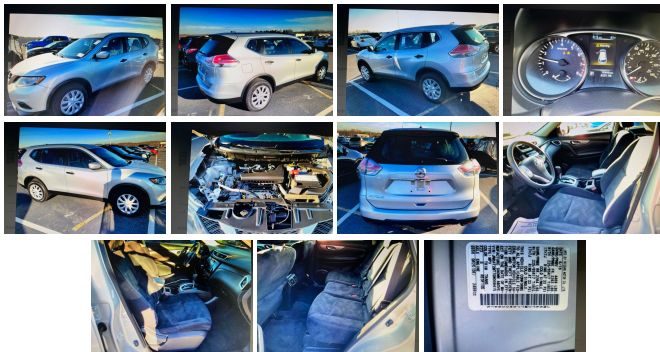

2016 Nissan Rogue S

View this car on our website at parksdeals.com/7065634/ebrochure

Our Price **\$18,991**

Specifications:

Year:	2016
VIN:	JN8AT2MT7GW009415
Make:	Nissan
Stock:	3K6220
Model/Trim:	Rogue S
Condition:	Pre-Owned
Body:	SUV
Exterior:	Brilliant Silver
Engine:	Engine: 2.5L DOHC 16-Valve I4 -inc: ECO mode
Interior:	Charcoal Cloth
Mileage:	79,345
Drivetrain:	Front Wheel Drive
Economy:	City 26 / Highway 33

Parks Chevrolet in Kernersville, NC ! We offer low payment - easy financing on everything ! We sell in volume and that saves you money!!

2016 Brilliant Silver Nissan Rogue AM/FM radio: SiriusXM, CD player, Cloth Seat Trim, Panic alarm, Power windows, Radio: AM/FM/CD/RDS/AUX NissanConnect, Remote keyless entry, Security system, Wheels: 17" Steel w/Full Covers.

- Power Door Locks w/Autolock Feature- Systems Monitor- Trip Computer
- Outside Temp Gauge

Exterior

- Chrome Side Windows Trim- Body-Colored Door Handles
- Black Bodyside Cladding and Black Wheel Well Trim
- Body-Colored Rear Bumper w/Black Rub Strip/Fascia Accent
- Body-Colored Front Bumper- Clearcoat Paint
- Compact Spare Tire Mounted Inside Under Cargo- Aluminum Spare Wheel
- Tires: P225/65R17 AS- Wheels: 17" Steel w/Full Covers
- Body-Colored Power Side Mirrors w/Manual Folding
- Fixed Rear Window w/Fixed Interval Wiper, Heated Wiper Park and Defroster
- Light Tinted Glass- Variable Intermittent Wipers
- Galvanized Steel/Aluminum/Composite Panels- Lip Spoiler
- Black Grille w/Chrome Surround- Liftgate Rear Cargo Access
- Tailgate/Rear Door Lock Included w/Power Door Locks
- Auto Off Aero-Composite Halogen Daytime Running Headlamps