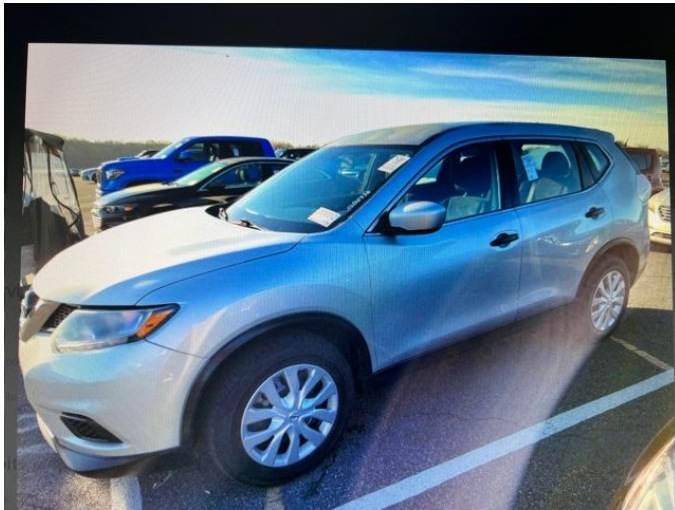

2016 Nissan Rogue S

View this car on our website at parksdeals.com/7065634/ebrochure

Our Price **\$18,991**

Specifications:

Year:	2016
VIN:	JN8AT2MT7GW009415
Make:	Nissan
Stock:	3K6220
Model/Trim:	Rogue S
Condition:	Pre-Owned
Body:	SUV
Exterior:	Brilliant Silver
Engine:	Engine: 2.5L DOHC 16-Valve I4 -inc: ECO mode
Interior:	Charcoal Cloth
Mileage:	79,345
Drivetrain:	Front Wheel Drive
Economy:	City 26 / Highway 33

Parks Chevrolet in Kernersville, NC ! We offer low payment - easy financing on everything ! We sell in volume and that saves you money!!

2016 Brilliant Silver Nissan Rogue AM/FM radio: SiriusXM, CD player, Cloth Seat Trim, Panic alarm, Power windows, Radio: AM/FM/CD/RDS/AUX NissanConnect, Remote keyless entry, Security system, Wheels: 17" Steel w/Full Covers.

- Power Door Locks w/Autolock Feature- Systems Monitor- Trip Computer
- Outside Temp Gauge

Exterior

- Chrome Side Windows Trim- Body-Colored Door Handles
- Black Bodyside Cladding and Black Wheel Well Trim
- Body-Colored Rear Bumper w/Black Rub Strip/Fascia Accent
- Body-Colored Front Bumper- Clearcoat Paint
- Compact Spare Tire Mounted Inside Under Cargo- Aluminum Spare Wheel
- Tires: P225/65R17 AS- Wheels: 17" Steel w/Full Covers
- Body-Colored Power Side Mirrors w/Manual Folding
- Fixed Rear Window w/Fixed Interval Wiper, Heated Wiper Park and Defroster
- Light Tinted Glass- Variable Intermittent Wipers
- Galvanized Steel/Aluminum/Composite Panels- Lip Spoiler
- Black Grille w/Chrome Surround- Liftgate Rear Cargo Access
- Tailgate/Rear Door Lock Included w/Power Door Locks
- Auto Off Aero-Composite Halogen Daytime Running Headlamps