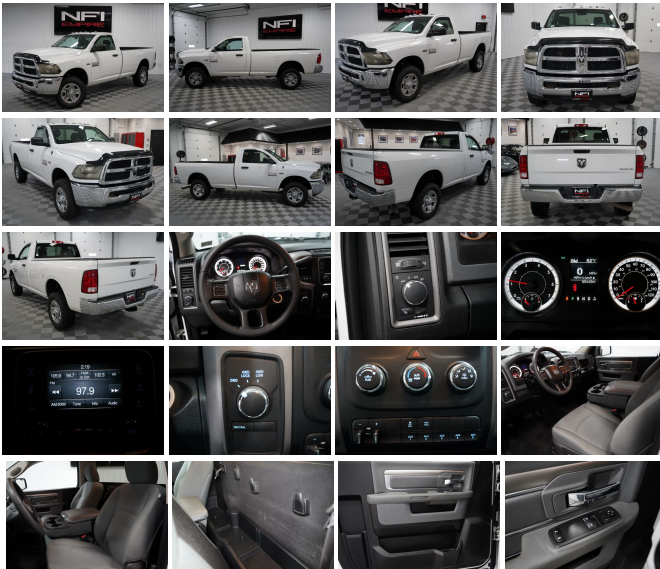

2018 Ram 2500 Tradesman

View this car on our website at 30c54b61-2e18-4534-b347-5367e7a27956.autorevo-websites.com/7065530/ebrochure

Our Price **\$32,991**

Specifications:

Year:	2018
VIN:	3C6MR5AJ3JG145405
Make:	Ram
Stock:	C3003
Model/Trim:	2500 Tradesman
Condition:	Pre-Owned
Body:	Pickup Truck
Exterior:	White
Engine:	6.4L HD V8 HEMI W/MDS
Interior:	Black
Mileage:	85,433
Drivetrain:	4 Wheel Drive

2018 Dodge RAM 2500 Tradesman

A classic three-quarter ton long-bed pickup with a regular cab built to get work done. This RAM is driven by a 6.4L V-8 that produces 429 hp and 410 lb-ft of torque and can pull up to 12,900lbs. That's an incredible towing capacity for a gasoline V8, plenty for anyone not moving heavy equipment. There are a total of three seatbelts for the bench seat & storage behind the seats. Conquer terrain in any job site with 4x4. Falken WildPeak tires wrap the 18" Dodge wheels.

Installed Options

Audio

- AM/FM- Anti-Theft

Comfort

- AC- Cruise- Tilt- Power Steering

Mechanical

- 4-Wheel Drive- Tow Package- 4-Wheel Disc Brakes- Gasoline Fuel

Safety